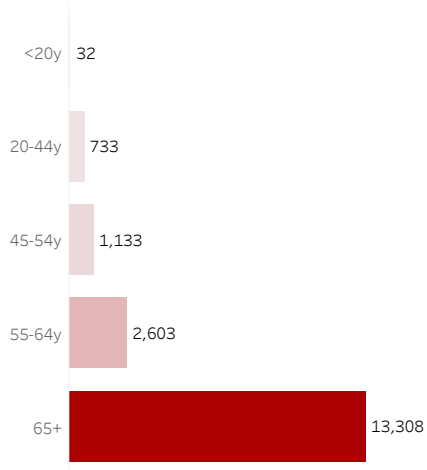

COVID-19 Deaths (total)

17,809

New COVID-19 Deaths Reported Today

18

Hover over the icon to get more information on the data in this dashboard.

COVID-19 Deaths by County

Data will not be shown for counties with fewer than three deaths.

© Mapbox © OSM

COVID-19 Deaths by Date of Death

Recent deaths may not be reported yet. Cases missing the date of death are excluded from the graph above, but are included in all other numbers.

COVID-19 Deaths by Gender

COVID-19 Deaths by Age Group

COVID-19 Deaths by Race/Ethnicity

Date Updated: 6/17/2021