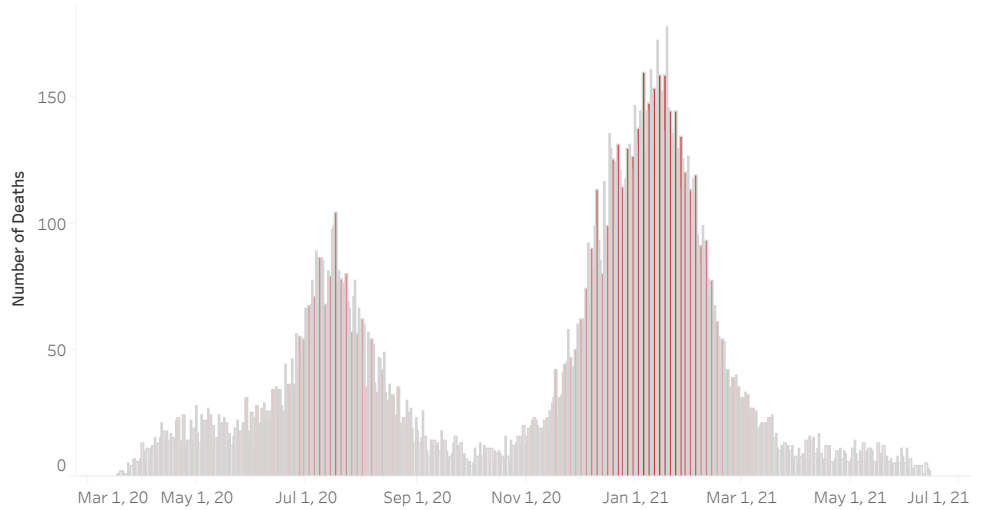

COVID-19 Deaths by Date of Death

Recent deaths may not be reported yet. Cases missing the date of death are excluded from the graph above, but are included in all other numbers.