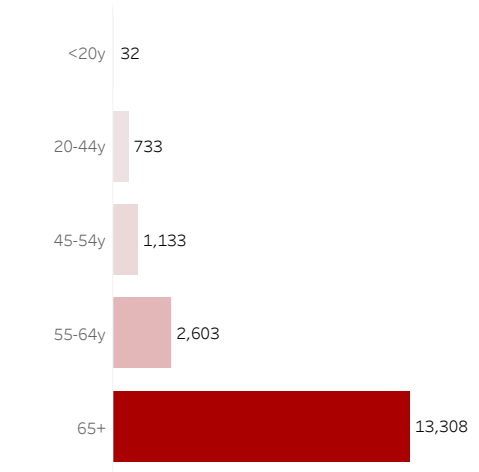

COVID-19 Deaths (total)

17,809

New COVID-19 Deaths Reported Today

18

Hover over the icon to get more information on the data in this dashboard.

COVID-19 Deaths by County

Data will not be shown for counties with fewer than three deaths.

© Mapbox © OSM

COVID-19 Deaths by Date of Death

Recent deaths may not be reported yet. Cases missing the date of death are excluded from the graph above, but are included in all other numbers.

COVID-19 Deaths by Gender

COVID-19 Deaths by Age Group

COVID-19 Deaths by Race/Ethnicity

Date Updated: 6/17/2021