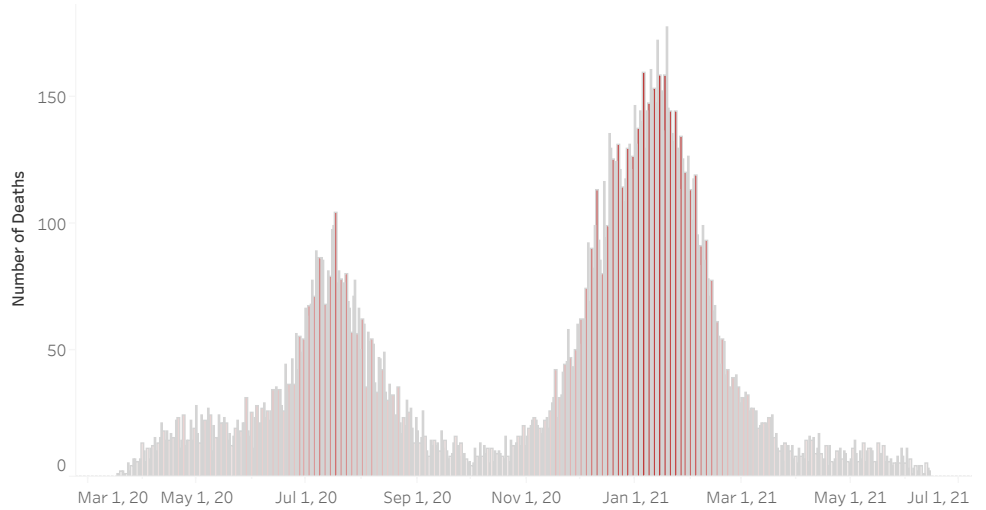

COVID-19 Deaths (total)

17,809

New COVID-19 Deaths Reported Today

18

Hover over the icon to get more information on the data in this dashboard.

COVID-19 Deaths by County

Data will not be shown for counties with fewer than three deaths.

© Mapbox © OSM

COVID-19 Deaths by Date of Death

Recent deaths may not be reported yet. Cases missing the date of death are excluded from the graph above, but are included in all other numbers.

COVID-19 Deaths by Gender