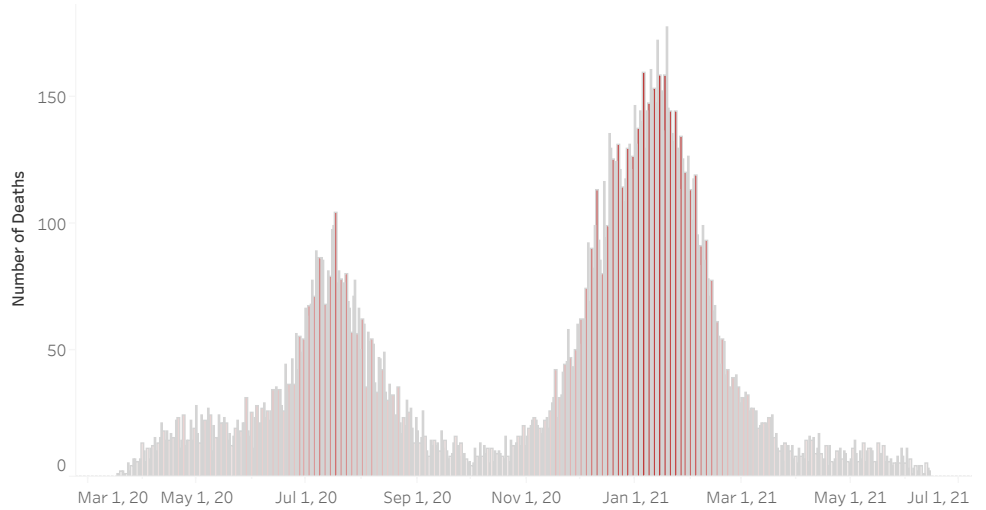

COVID-19 Deaths (total)

17,809

New COVID-19 Deaths Reported Today

18

Hover over the icon to get more information on the data in this dashboard.

### COVID-19 Deaths by County

Data will not be shown for counties with fewer than three deaths.

© Mapbox © OSM

### COVID-19 Deaths by Date of Death

Recent deaths may not be reported yet. Cases missing the date of death are excluded from the graph above, but are included in all other numbers.