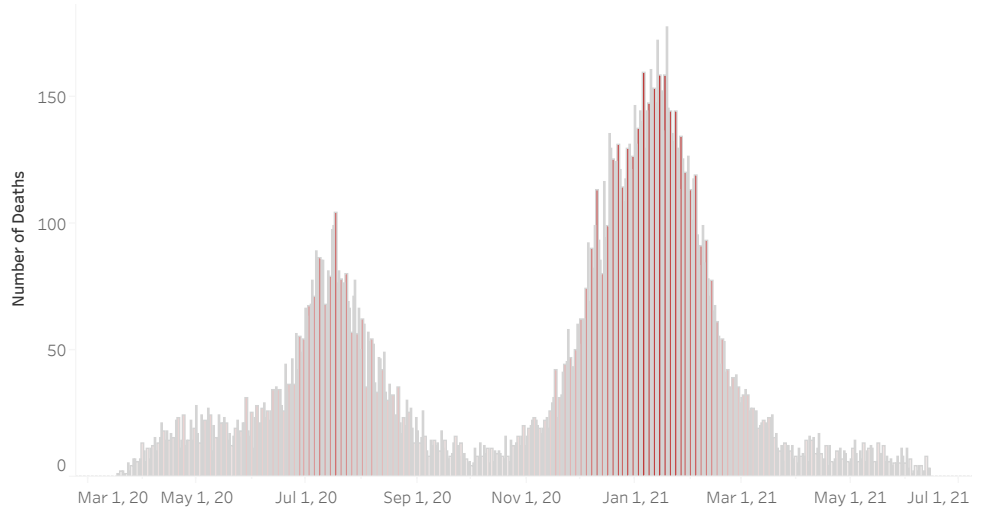

COVID-19 Deaths by Date of Death

Recent deaths may not be reported yet. Cases missing the date of death are excluded from the graph above, but are included in all other numbers.