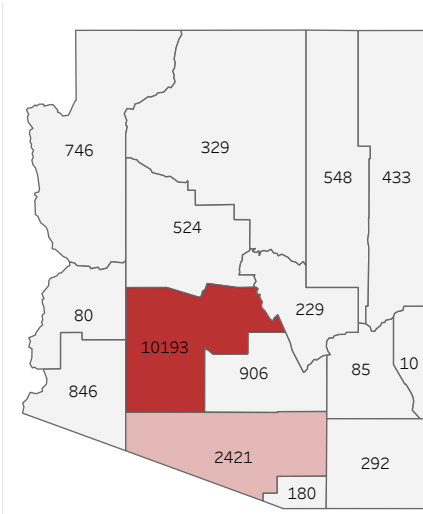

COVID-19 Deaths (total)

17,822

New COVID-19 Deaths Reported Today

13

Hover over the icon to get more information on the data in this dashboard.

COVID-19 Deaths by County

Data will not be shown for counties with fewer than three deaths.

© Mapbox © OSM

COVID-19 Deaths by Date of Death

Recent deaths may not be reported yet. Cases missing the date of death are excluded from the graph above, but are included in all other numbers.

COVID-19 Deaths by Gender

COVID-19 Deaths by Age Group

COVID-19 Deaths by Race/Ethnicity

Date Updated: 6/18/2021