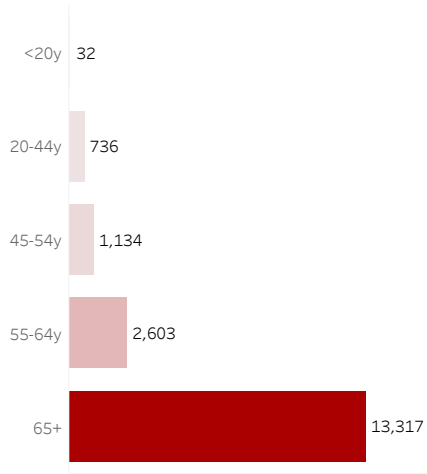

COVID-19 Deaths (total)

17,822

New COVID-19 Deaths Reported Today

13

Hover over the icon to get more information on the data in this dashboard.

COVID-19 Deaths by County

Data will not be shown for counties with fewer than three deaths.

© Mapbox © OSM

COVID-19 Deaths by Date of Death

Recent deaths may not be reported yet. Cases missing the date of death are excluded from the graph above, but are included in all other numbers.

COVID-19 Deaths by Gender

COVID-19 Deaths by Age Group

COVID-19 Deaths by Race/Ethnicity

Date Updated: 6/18/2021