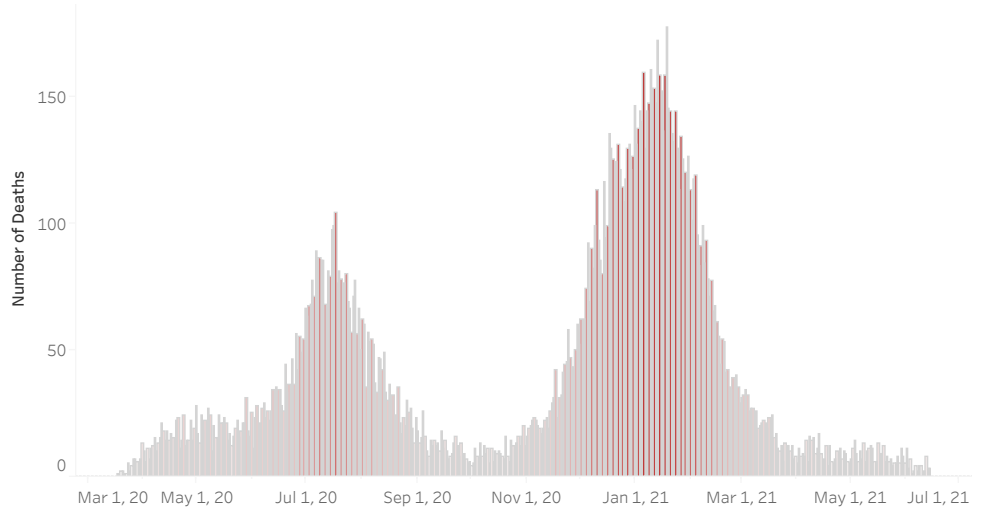

COVID-19 Deaths (total)

17,822

New COVID-19 Deaths Reported Today

13

Hover over the icon to get more information on the data in this dashboard.

COVID-19 Deaths by County

Data will not be shown for counties with fewer than three deaths.

© Mapbox © OSM

COVID-19 Deaths by Date of Death

Recent deaths may not be reported yet. Cases missing the date of death are excluded from the graph above, but are included in all other numbers.

COVID-19 Deaths by Gender