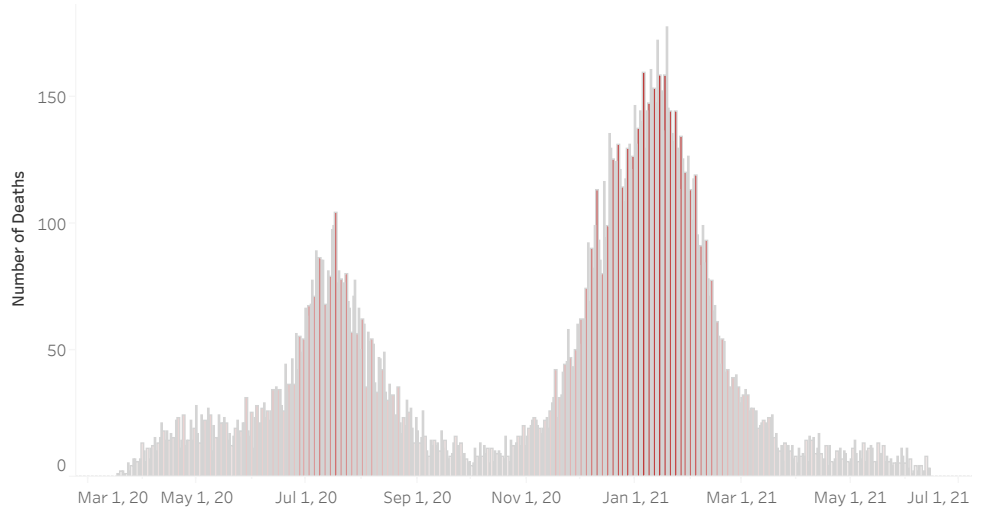

COVID-19 Deaths (total)

17,822

New COVID-19 Deaths Reported Today

13

Hover over the icon to get more information on the data in this dashboard.

COVID-19 Deaths by County

Data will not be shown for counties with fewer than three deaths.

© Mapbox © OSM

COVID-19 Deaths by Date of Death

Recent deaths may not be reported yet. Cases missing the date of death are excluded from the graph above, but are included in all other numbers.

COVID-19 Deaths by Gender