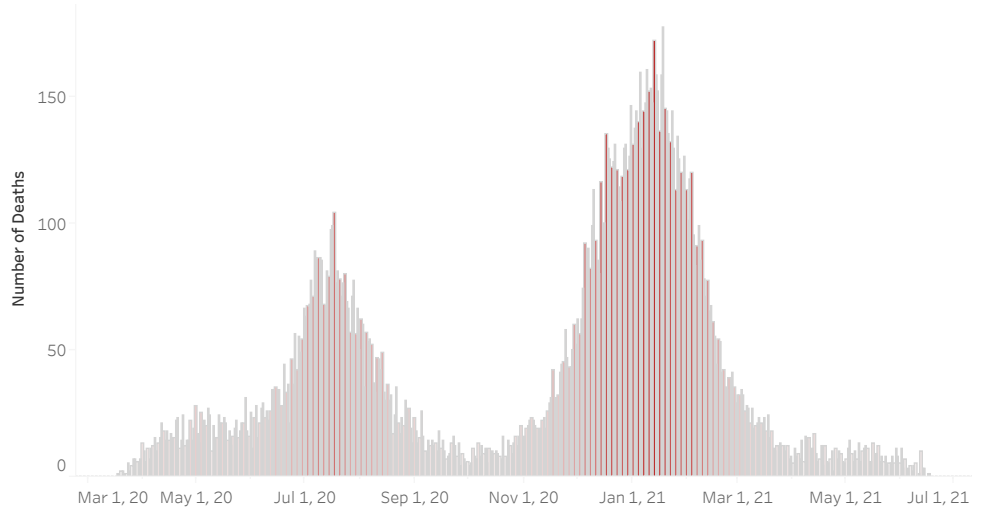

COVID-19 Deaths (total)

17,838

New COVID-19 Deaths Reported Today

16

Hover over the icon to get more information on the data in this dashboard.

COVID-19 Deaths by County

Data will not be shown for counties with fewer than three deaths.

© Mapbox © OSM

COVID-19 Deaths by Date of Death

Recent deaths may not be reported yet. Cases missing the date of death are excluded from the graph above, but are included in all other numbers.

COVID-19 Deaths by Gender