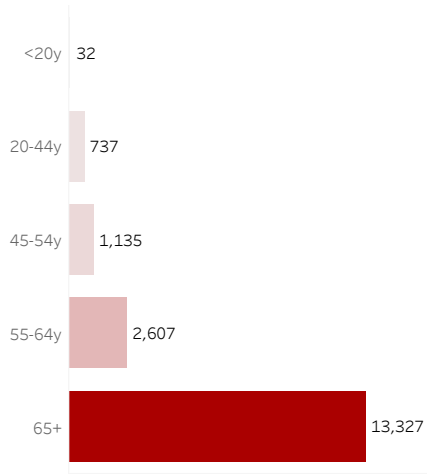

COVID-19 Deaths (total)

17,838

New COVID-19 Deaths Reported Today

16

Hover over the icon to get more information on the data in this dashboard.

COVID-19 Deaths by County

Data will not be shown for counties with fewer than three deaths.

© Mapbox © OSM

COVID-19 Deaths by Date of Death

Recent deaths may not be reported yet. Cases missing the date of death are excluded from the graph above, but are included in all other numbers.

COVID-19 Deaths by Gender

COVID-19 Deaths by Age Group

COVID-19 Deaths by Race/Ethnicity

Date Updated: 6/19/2021