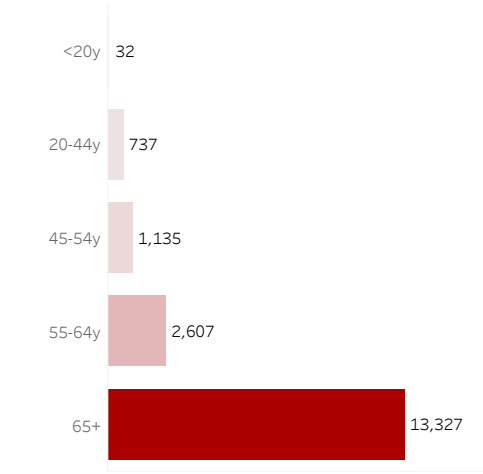

COVID-19 Deaths (total)

17,838

New COVID-19 Deaths Reported Today

16

Hover over the icon to get more information on the data in this dashboard.

COVID-19 Deaths by County

Data will not be shown for counties with fewer than three deaths.

© Mapbox © OSM

COVID-19 Deaths by Date of Death

Recent deaths may not be reported yet. Cases missing the date of death are excluded from the graph above, but are included in all other numbers.

COVID-19 Deaths by Gender

COVID-19 Deaths by Age Group

COVID-19 Deaths by Race/Ethnicity

Date Updated: 6/19/2021