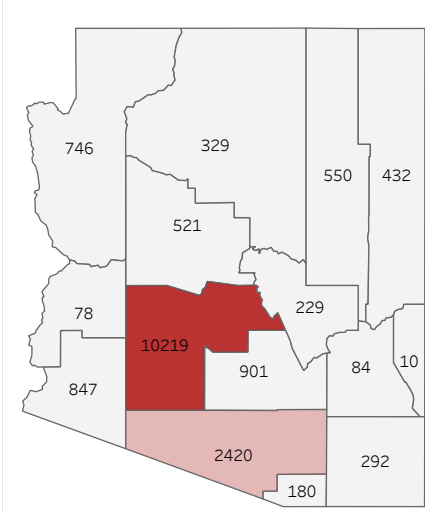

COVID-19 Deaths (total)

17,838

New COVID-19 Deaths Reported Today

16

Hover over the icon to get more information on the data in this dashboard.

COVID-19 Deaths by County

Data will not be shown for counties with fewer than three deaths.

© Mapbox © OSM

COVID-19 Deaths by Date of Death

Recent deaths may not be reported yet. Cases missing the date of death are excluded from the graph above, but are included in all other numbers.

COVID-19 Deaths by Gender

COVID-19 Deaths by Age Group

COVID-19 Deaths by Race/Ethnicity

Date Updated: 6/19/2021