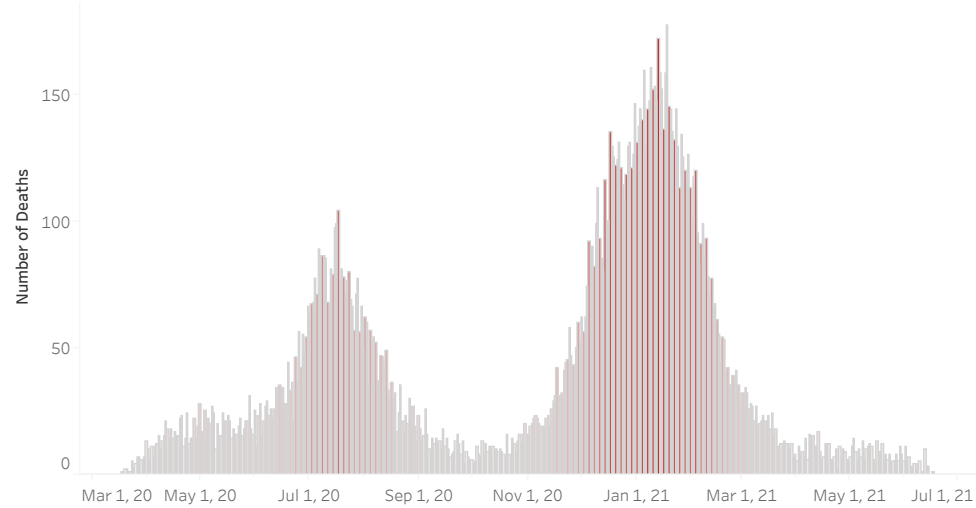

COVID-19 Deaths (total)

17,838

New COVID-19 Deaths Reported Today

16

Hover over the icon to get more information on the data in this dashboard.

COVID-19 Deaths by County

Data will not be shown for counties with fewer than three deaths.

© Mapbox © OSM

COVID-19 Deaths by Date of Death

Recent deaths may not be reported yet. Cases missing the date of death are excluded from the graph above, but are included in all other numbers.

COVID-19 Deaths by Gender