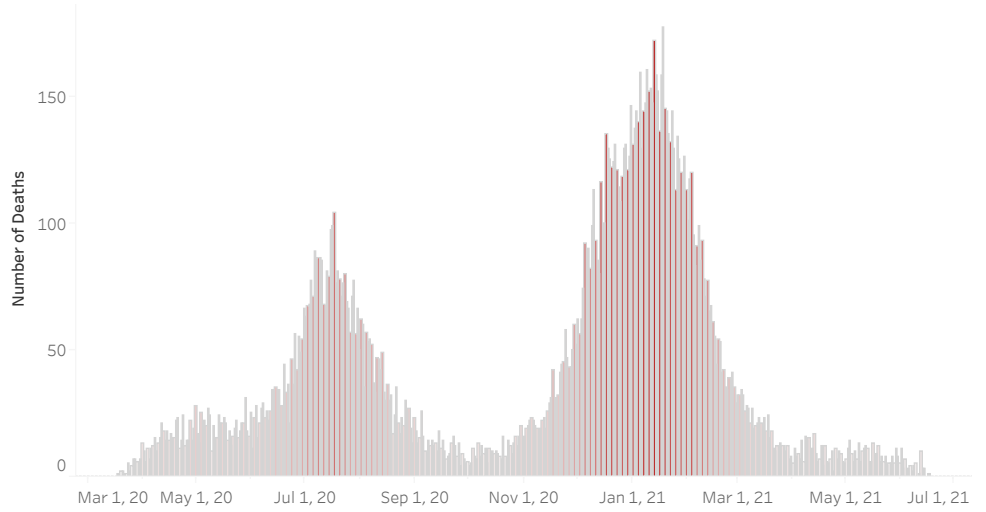

COVID-19 Deaths (total)

17,838

New COVID-19 Deaths Reported Today

16

Hover over the icon to get more information on the data in this dashboard.

COVID-19 Deaths by County

Data will not be shown for counties with fewer than three deaths.

© Mapbox © OSM

COVID-19 Deaths by Date of Death

Recent deaths may not be reported yet. Cases missing the date of death are excluded from the graph above, but are included in all other numbers.

COVID-19 Deaths by Gender