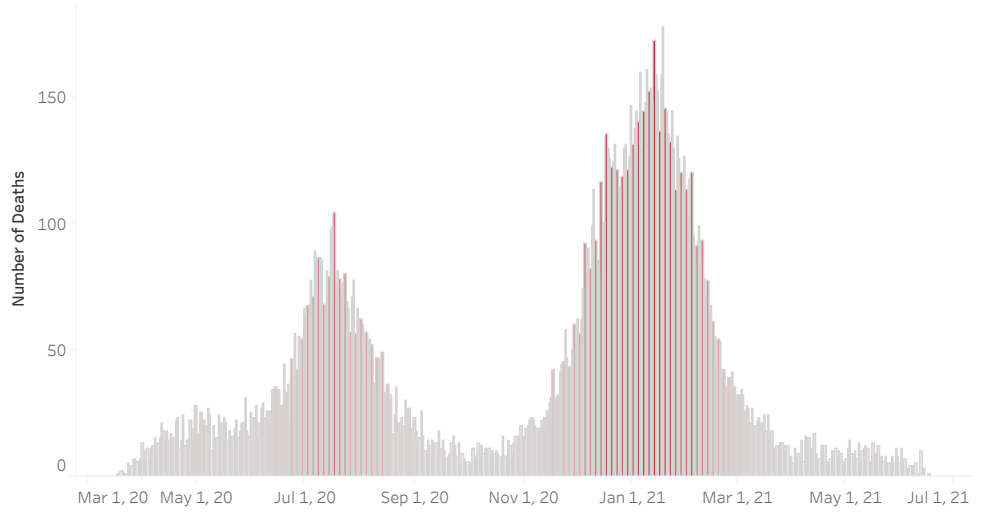

COVID-19 Deaths by Date of Death

Recent deaths may not be reported yet. Cases missing the date of death are excluded from the graph above, but are included in all other numbers.