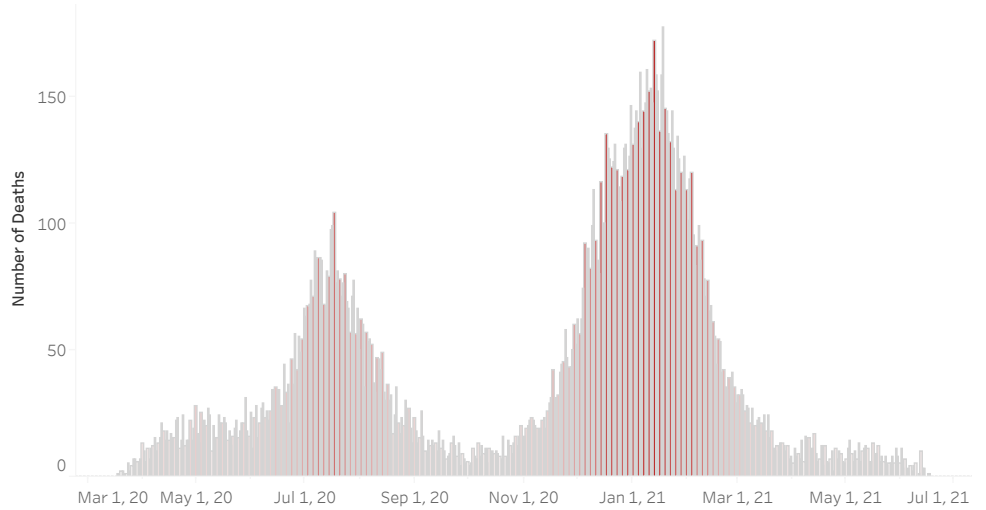

COVID-19 Deaths by Date of Death

Recent deaths may not be reported yet. Cases missing the date of death are excluded from the graph above, but are included in all other numbers.