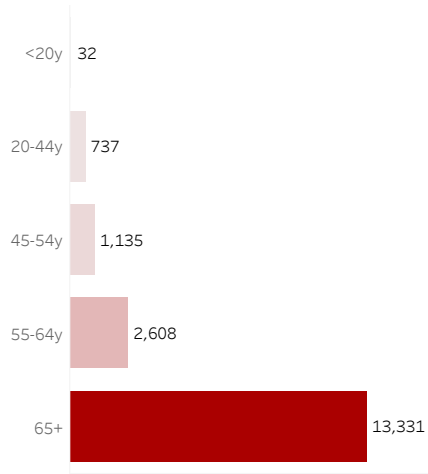

COVID-19 Deaths (total)

17,843

New COVID-19 Deaths Reported Today

5

Hover over the icon to get more information on the data in this dashboard.

COVID-19 Deaths by County

Data will not be shown for counties with fewer than three deaths.

© Mapbox © OSM

COVID-19 Deaths by Date of Death

Recent deaths may not be reported yet. Cases missing the date of death are excluded from the graph above, but are included in all other numbers.

COVID-19 Deaths by Gender

COVID-19 Deaths by Age Group

COVID-19 Deaths by Race/Ethnicity

Date Updated: 6/20/2021