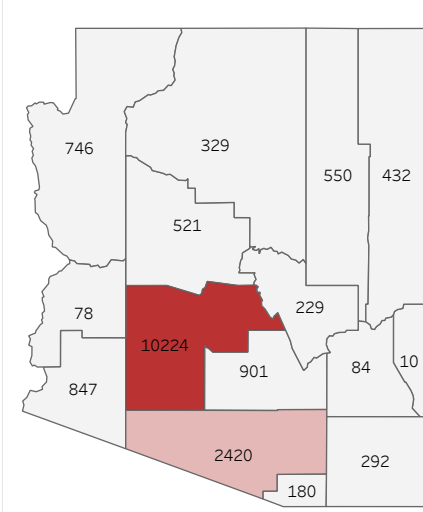

COVID-19 Deaths (total)

17,843

New COVID-19 Deaths Reported Today

5

Hover over the icon to get more information on the data in this dashboard.

COVID-19 Deaths by County

Data will not be shown for counties with fewer than three deaths.

© Mapbox © OSM

COVID-19 Deaths by Date of Death

Recent deaths may not be reported yet. Cases missing the date of death are excluded from the graph above, but are included in all other numbers.

COVID-19 Deaths by Gender

COVID-19 Deaths by Age Group

COVID-19 Deaths by Race/Ethnicity

Date Updated: 6/20/2021