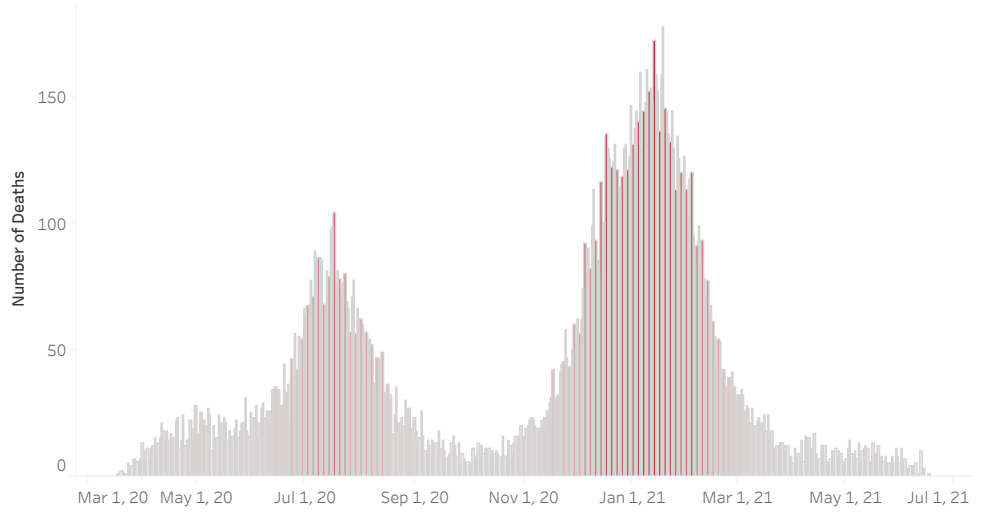

COVID-19 Deaths (total)

17,843

New COVID-19 Deaths Reported Today

5

Hover over the icon to get more information on the data in this dashboard.

COVID-19 Deaths by County

Data will not be shown for counties with fewer than three deaths.

© Mapbox © OSM

COVID-19 Deaths by Date of Death

Recent deaths may not be reported yet. Cases missing the date of death are excluded from the graph above, but are included in all other numbers.

COVID-19 Deaths by Gender