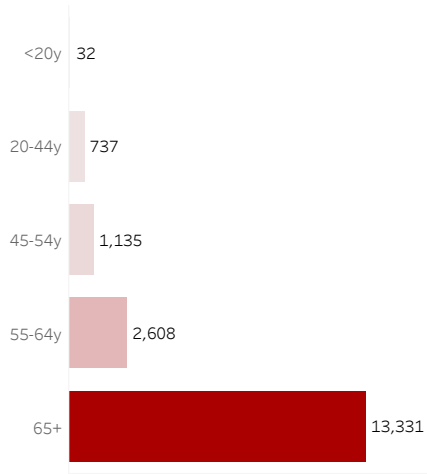

COVID-19 Deaths (total)

17,843

New COVID-19 Deaths Reported Today

5

Hover over the icon to get more information on the data in this dashboard.

COVID-19 Deaths by County

Data will not be shown for counties with fewer than three deaths.

© Mapbox © OSM

COVID-19 Deaths by Date of Death

Recent deaths may not be reported yet. Cases missing the date of death are excluded from the graph above, but are included in all other numbers.

COVID-19 Deaths by Gender

COVID-19 Deaths by Age Group

COVID-19 Deaths by Race/Ethnicity

Date Updated: 6/20/2021