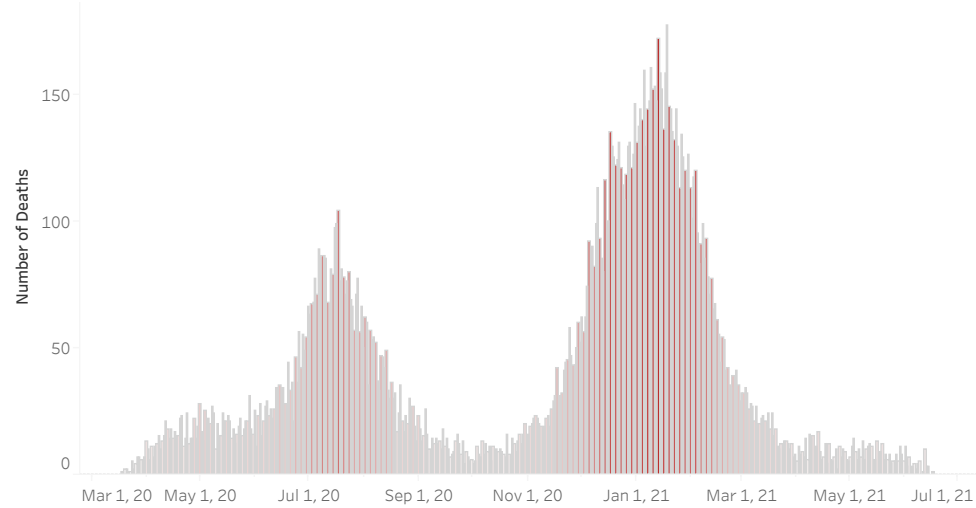

COVID-19 Deaths (total)

17,843

New COVID-19 Deaths Reported Today

0

Hover over the icon to get more information on the data in this dashboard.

COVID-19 Deaths by County

Data will not be shown for counties with fewer than three deaths.

© Mapbox © OSM

COVID-19 Deaths by Date of Death

Recent deaths may not be reported yet. Cases missing the date of death are excluded from the graph above, but are included in all other numbers.

COVID-19 Deaths by Gender