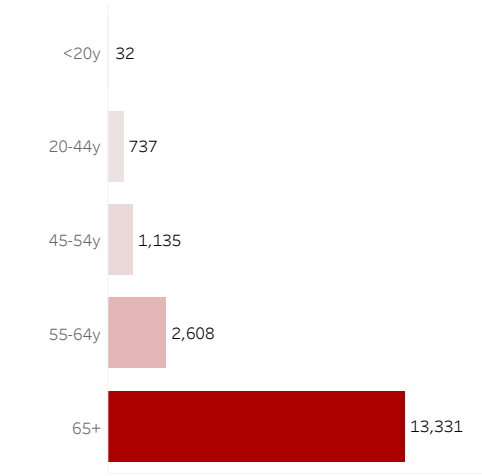

COVID-19 Deaths (total)

17,843

New COVID-19 Deaths Reported Today

0

Hover over the icon to get more information on the data in this dashboard.

COVID-19 Deaths by County

Data will not be shown for counties with fewer than three deaths.

© Mapbox © OSM

COVID-19 Deaths by Date of Death

Recent deaths may not be reported yet. Cases missing the date of death are excluded from the graph above, but are included in all other numbers.

COVID-19 Deaths by Gender

COVID-19 Deaths by Age Group

COVID-19 Deaths by Race/Ethnicity

Date Updated: 6/21/2021