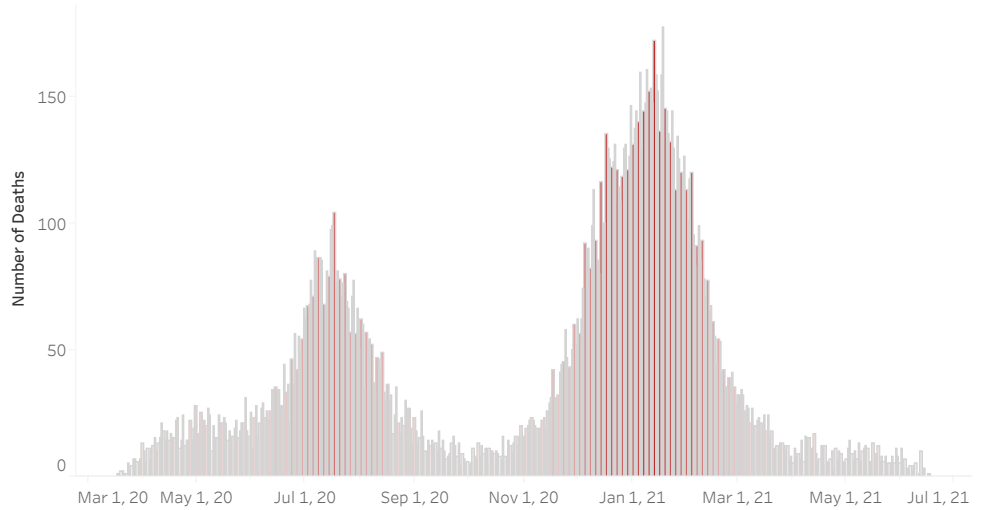

COVID-19 Deaths (total)

17,843

New COVID-19 Deaths Reported Today

0

Hover over the icon to get more information on the data in this dashboard.

COVID-19 Deaths by County

Data will not be shown for counties with fewer than three deaths.

© Mapbox © OSM

COVID-19 Deaths by Date of Death

Recent deaths may not be reported yet. Cases missing the date of death are excluded from the graph above, but are included in all other numbers.

COVID-19 Deaths by Gender