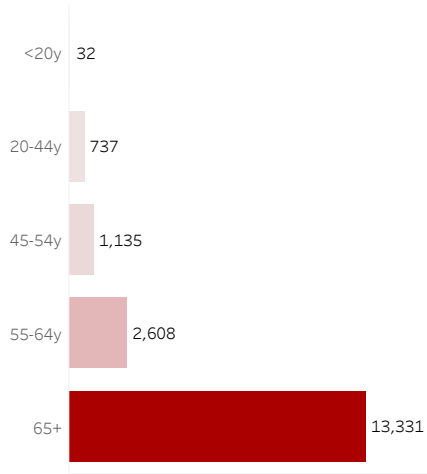

COVID-19 Deaths (total)

17,843

New COVID-19 Deaths Reported Today

0

Hover over the icon to get more information on the data in this dashboard.

COVID-19 Deaths by County

Data will not be shown for counties with fewer than three deaths.

© Mapbox © OSM

COVID-19 Deaths by Date of Death

Recent deaths may not be reported yet. Cases missing the date of death are excluded from the graph above, but are included in all other numbers.

COVID-19 Deaths by Gender

COVID-19 Deaths by Age Group

COVID-19 Deaths by Race/Ethnicity

Date Updated: 6/21/2021