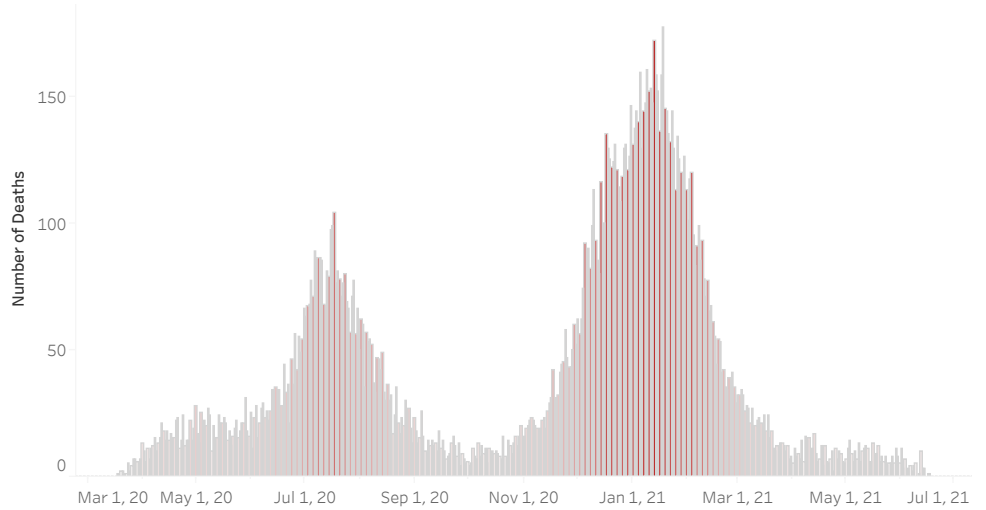

COVID-19 Deaths (total)

17,843

New COVID-19 Deaths Reported Today

0

Hover over the icon to get more information on the data in this dashboard.

### COVID-19 Deaths by County

Data will not be shown for counties with fewer than three deaths.

© Mapbox © OSM

### COVID-19 Deaths by Date of Death

Recent deaths may not be reported yet. Cases missing the date of death are excluded from the graph above, but are included in all other numbers.