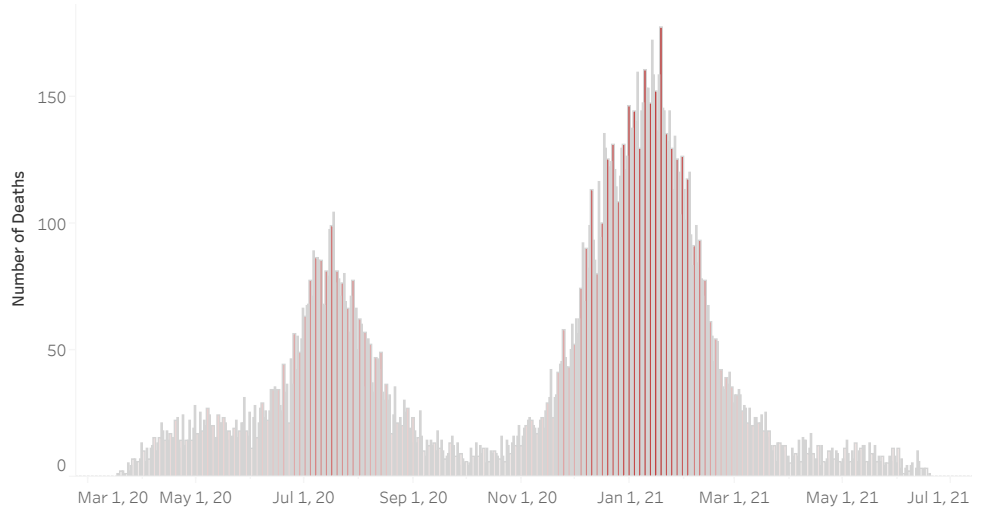

COVID-19 Deaths (total)

17,858

New COVID-19 Deaths Reported Today

15

Hover over the icon to get more information on the data in this dashboard.

COVID-19 Deaths by County

Data will not be shown for counties with fewer than three deaths.

© Mapbox © OSM

COVID-19 Deaths by Date of Death

Recent deaths may not be reported yet. Cases missing the date of death are excluded from the graph above, but are included in all other numbers.

COVID-19 Deaths by Gender