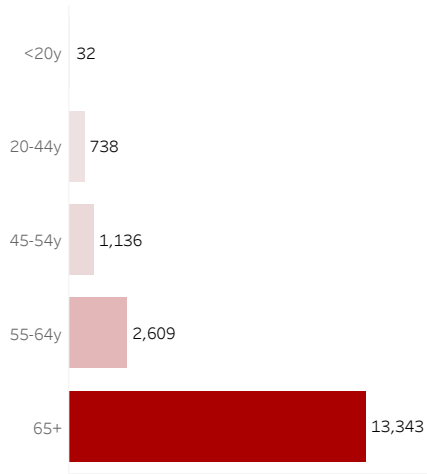

COVID-19 Deaths (total)

17,858

New COVID-19 Deaths Reported Today

15

Hover over the icon to get more information on the data in this dashboard.

COVID-19 Deaths by County

Data will not be shown for counties with fewer than three deaths.

© Mapbox © OSM

COVID-19 Deaths by Date of Death

Recent deaths may not be reported yet. Cases missing the date of death are excluded from the graph above, but are included in all other numbers.

COVID-19 Deaths by Gender

COVID-19 Deaths by Age Group

COVID-19 Deaths by Race/Ethnicity

Date Updated: 6/22/2021