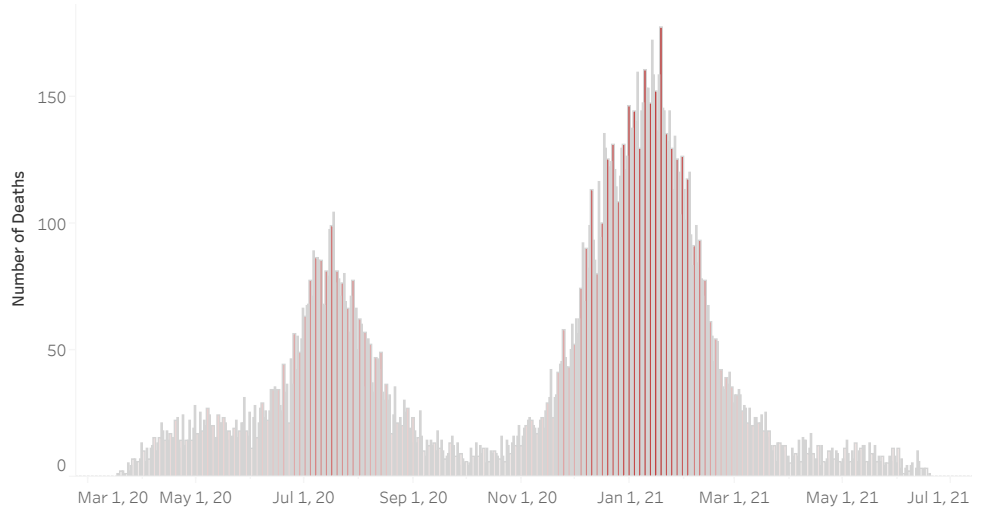

COVID-19 Deaths by Date of Death

Recent deaths may not be reported yet. Cases missing the date of death are excluded from the graph above, but are included in all other numbers.