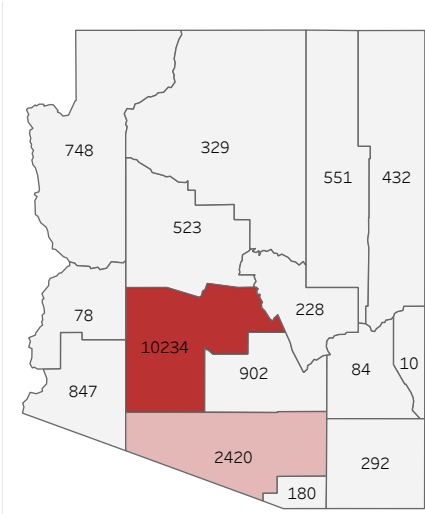

COVID-19 Deaths (total)

17,858

New COVID-19 Deaths Reported Today

15

Hover over the icon to get more information on the data in this dashboard.

COVID-19 Deaths by County

Data will not be shown for counties with fewer than three deaths.

© Mapbox © OSM

COVID-19 Deaths by Date of Death

Recent deaths may not be reported yet. Cases missing the date of death are excluded from the graph above, but are included in all other numbers.

COVID-19 Deaths by Gender

COVID-19 Deaths by Age Group

COVID-19 Deaths by Race/Ethnicity

Date Updated: 6/22/2021