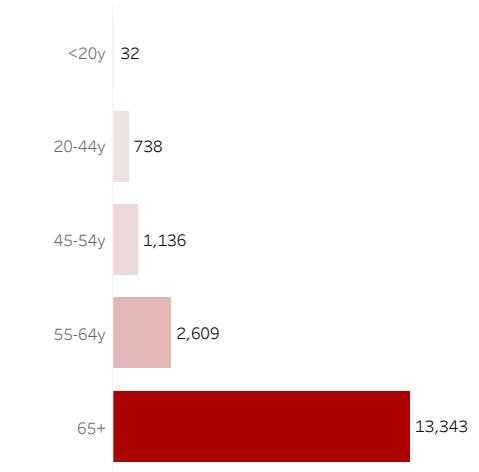

COVID-19 Deaths (total)

17,858

New COVID-19 Deaths Reported Today

15

Hover over the icon to get more information on the data in this dashboard.

COVID-19 Deaths by County

Data will not be shown for counties with fewer than three deaths.

© Mapbox © OSM

COVID-19 Deaths by Date of Death

Recent deaths may not be reported yet. Cases missing the date of death are excluded from the graph above, but are included in all other numbers.

COVID-19 Deaths by Gender

COVID-19 Deaths by Age Group

COVID-19 Deaths by Race/Ethnicity

Date Updated: 6/22/2021