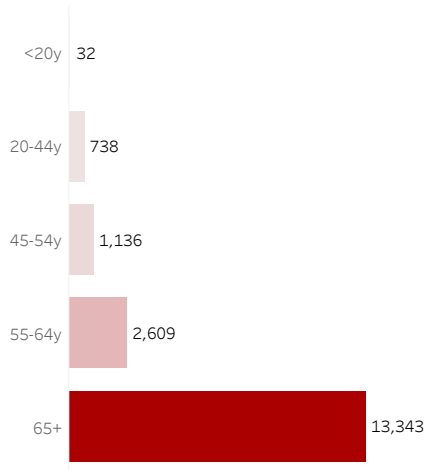

COVID-19 Deaths (total)

17,858

New COVID-19 Deaths Reported Today

15

Hover over the icon to get more information on the data in this dashboard.

COVID-19 Deaths by County

Data will not be shown for counties with fewer than three deaths.

© Mapbox © OSM

COVID-19 Deaths by Date of Death

Recent deaths may not be reported yet. Cases missing the date of death are excluded from the graph above, but are included in all other numbers.

COVID-19 Deaths by Gender

COVID-19 Deaths by Age Group

COVID-19 Deaths by Race/Ethnicity

Date Updated: 6/22/2021