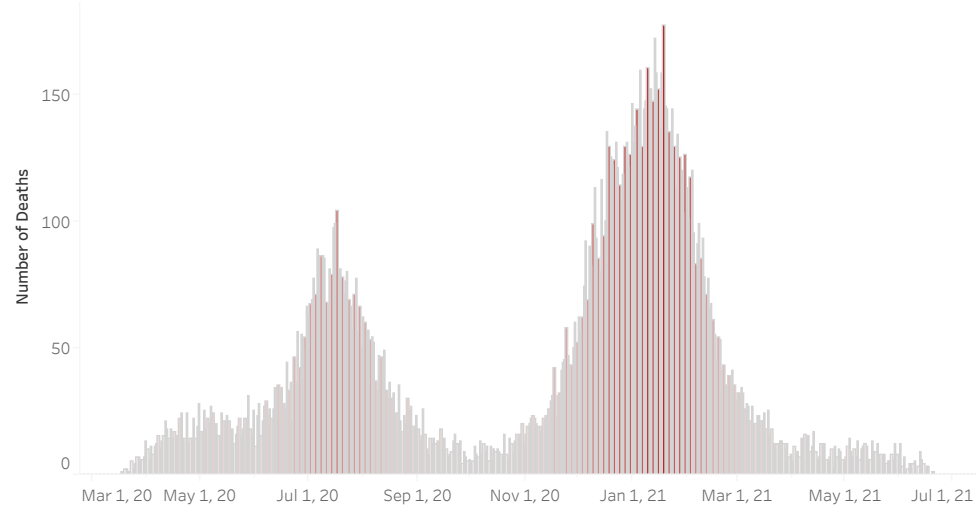

COVID-19 Deaths (total)

17,868

New COVID-19 Deaths Reported Today

10

Hover over the icon to get more information on the data in this dashboard.

COVID-19 Deaths by County

Data will not be shown for counties with fewer than three deaths.

© Mapbox © OSM

COVID-19 Deaths by Date of Death

Recent deaths may not be reported yet. Cases missing the date of death are excluded from the graph above, but are included in all other numbers.

COVID-19 Deaths by Gender