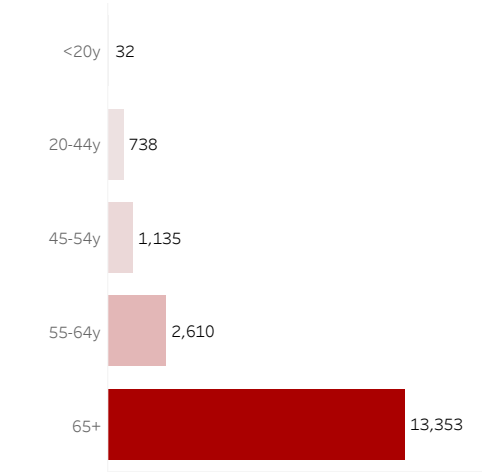

COVID-19 Deaths by Age Group