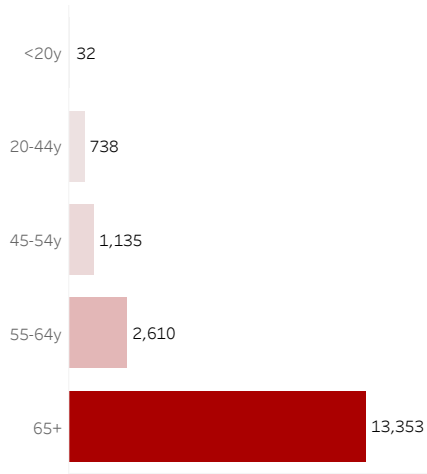

COVID-19 Deaths (total)

17,868

New COVID-19 Deaths Reported Today

10

Hover over the icon to get more information on the data in this dashboard.

COVID-19 Deaths by County

Data will not be shown for counties with fewer than three deaths.

© Mapbox © OSM

COVID-19 Deaths by Date of Death

Recent deaths may not be reported yet. Cases missing the date of death are excluded from the graph above, but are included in all other numbers.

COVID-19 Deaths by Gender

COVID-19 Deaths by Age Group

COVID-19 Deaths by Race/Ethnicity

Date Updated: 6/23/2021