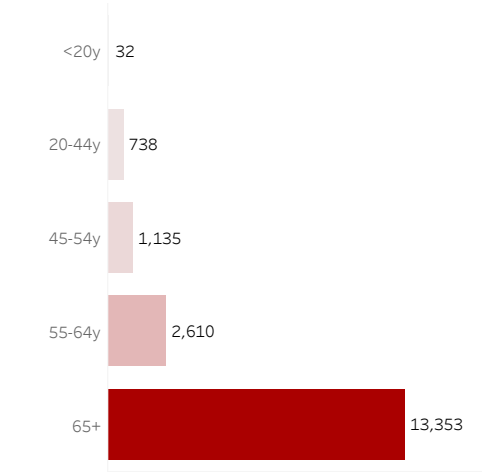

COVID-19 Deaths (total)

17,868

New COVID-19 Deaths Reported Today

10

Hover over the icon to get more information on the data in this dashboard.

COVID-19 Deaths by County

Data will not be shown for counties with fewer than three deaths.

© Mapbox © OSM

COVID-19 Deaths by Date of Death

Recent deaths may not be reported yet. Cases missing the date of death are excluded from the graph above, but are included in all other numbers.

COVID-19 Deaths by Gender

COVID-19 Deaths by Age Group

COVID-19 Deaths by Race/Ethnicity

Date Updated: 6/23/2021