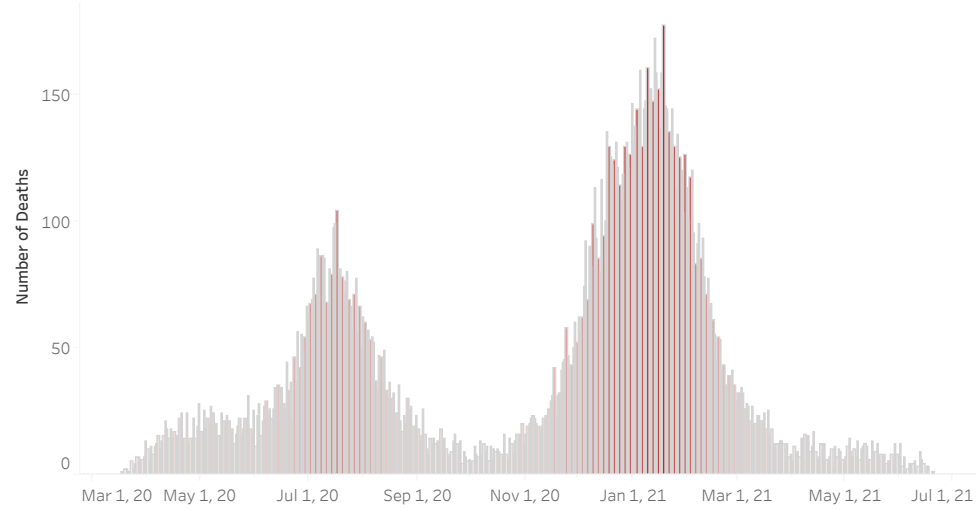

COVID-19 Deaths (total)

17,868

New COVID-19 Deaths Reported Today

10

Hover over the icon to get more information on the data in this dashboard.

COVID-19 Deaths by County

Data will not be shown for counties with fewer than three deaths.

© Mapbox © OSM

COVID-19 Deaths by Date of Death

Recent deaths may not be reported yet. Cases missing the date of death are excluded from the graph above, but are included in all other numbers.

COVID-19 Deaths by Gender