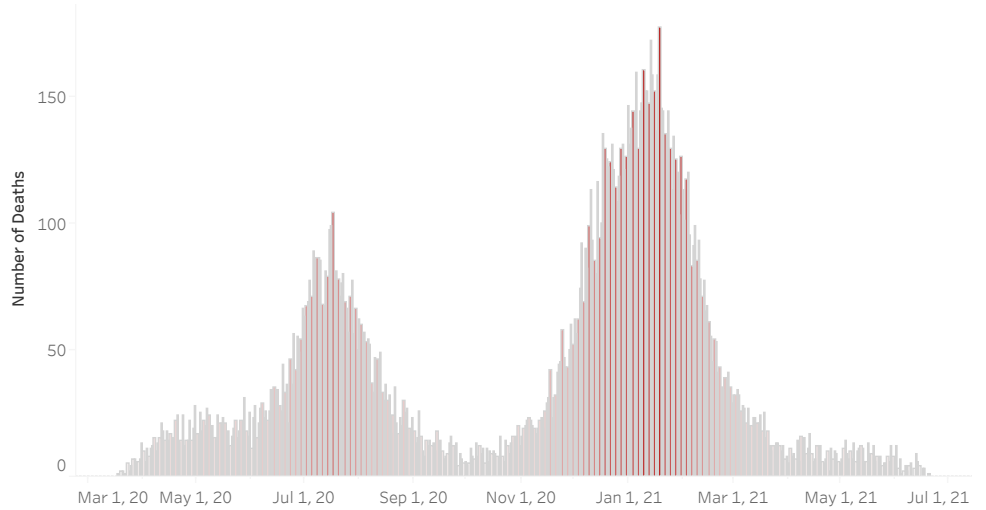

COVID-19 Deaths (total)

17,868

New COVID-19 Deaths Reported Today

10

Hover over the icon to get more information on the data in this dashboard.

COVID-19 Deaths by County

Data will not be shown for counties with fewer than three deaths.

© Mapbox © OSM

COVID-19 Deaths by Date of Death

Recent deaths may not be reported yet. Cases missing the date of death are excluded from the graph above, but are included in all other numbers.

COVID-19 Deaths by Gender