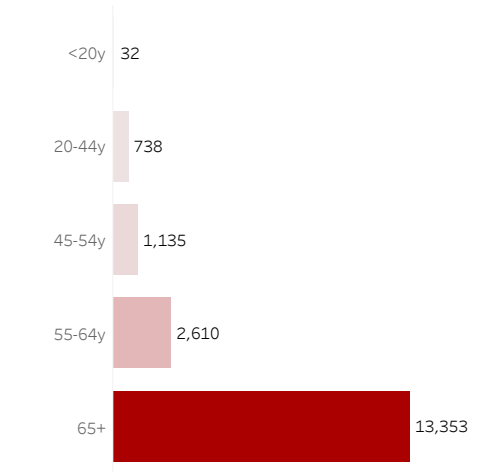

COVID-19 Deaths (total)

17,868

New COVID-19 Deaths Reported Today

10

Hover over the icon to get more information on the data in this dashboard.

COVID-19 Deaths by County

Data will not be shown for counties with fewer than three deaths.

© Mapbox © OSM

COVID-19 Deaths by Date of Death

Recent deaths may not be reported yet. Cases missing the date of death are excluded from the graph above, but are included in all other numbers.

COVID-19 Deaths by Gender

COVID-19 Deaths by Age Group

COVID-19 Deaths by Race/Ethnicity

Date Updated: 6/23/2021