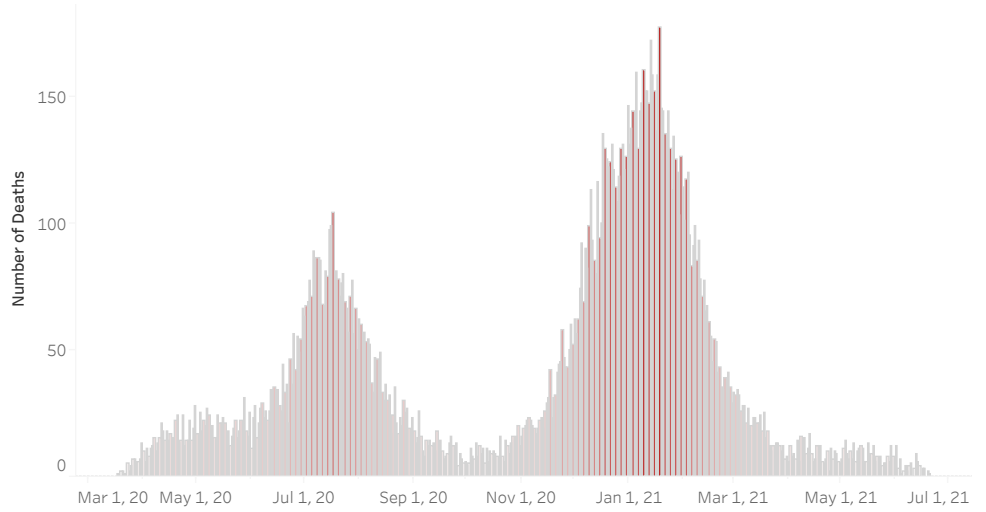

COVID-19 Deaths (total)

17,875

New COVID-19 Deaths Reported Today

7

Hover over the icon to get more information on the data in this dashboard.

COVID-19 Deaths by County

Data will not be shown for counties with fewer than three deaths.

© Mapbox © OSM

COVID-19 Deaths by Date of Death

Recent deaths may not be reported yet. Cases missing the date of death are excluded from the graph above, but are included in all other numbers.

COVID-19 Deaths by Gender