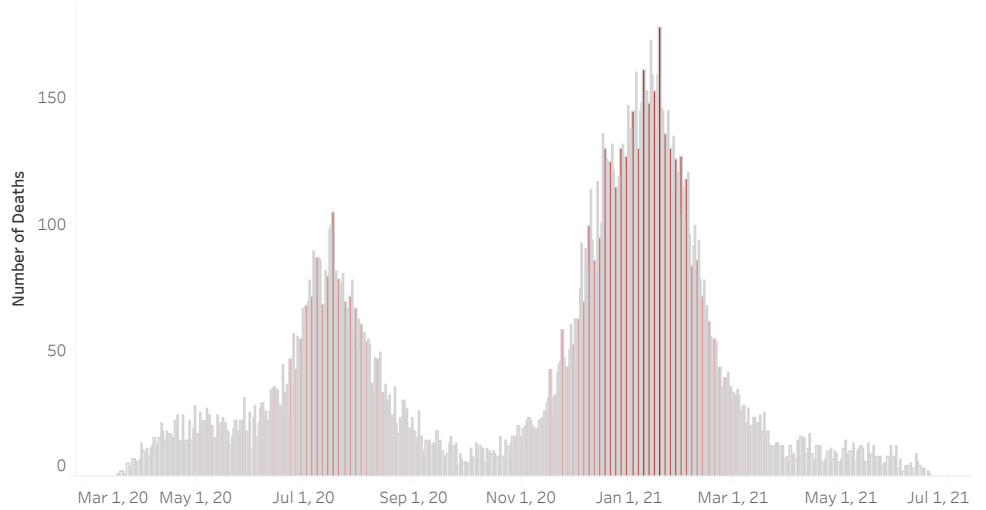

COVID-19 Deaths (total)

17,875

New COVID-19 Deaths Reported Today

7

Hover over the icon to get more information on the data in this dashboard.

COVID-19 Deaths by County

Data will not be shown for counties with fewer than three deaths.

© Mapbox © OSM

COVID-19 Deaths by Date of Death

Recent deaths may not be reported yet. Cases missing the date of death are excluded from the graph above, but are included in all other numbers.

COVID-19 Deaths by Gender