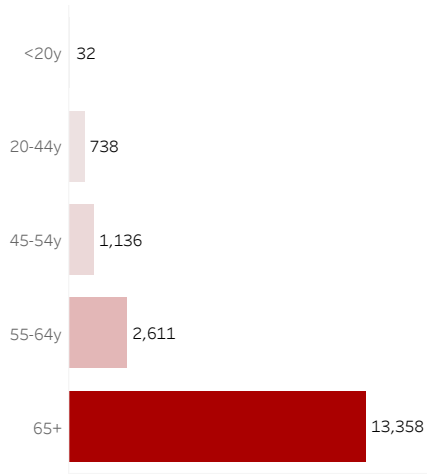

COVID-19 Deaths (total)

17,875

New COVID-19 Deaths Reported Today

7

Hover over the icon to get more information on the data in this dashboard.

COVID-19 Deaths by County

Data will not be shown for counties with fewer than three deaths.

© Mapbox © OSM

COVID-19 Deaths by Date of Death

Recent deaths may not be reported yet. Cases missing the date of death are excluded from the graph above, but are included in all other numbers.

COVID-19 Deaths by Gender

COVID-19 Deaths by Age Group

COVID-19 Deaths by Race/Ethnicity

Date Updated: 6/24/2021