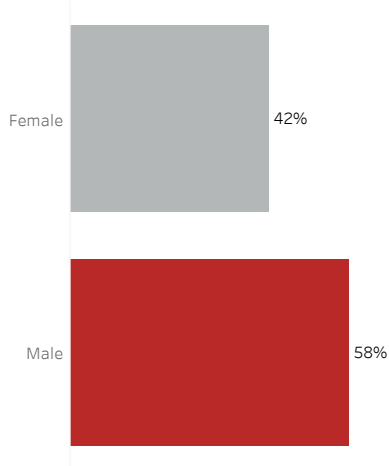

COVID-19 Deaths by Gender