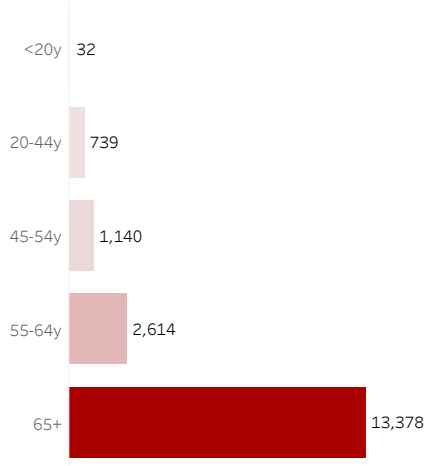

COVID-19 Deaths (total)

17,903

New COVID-19 Deaths Reported Today

28

Hover over the icon to get more information on the data in this dashboard.

COVID-19 Deaths by County

Data will not be shown for counties with fewer than three deaths.

© Mapbox © OSM

COVID-19 Deaths by Date of Death

Recent deaths may not be reported yet. Cases missing the date of death are excluded from the graph above, but are included in all other numbers.

COVID-19 Deaths by Gender

COVID-19 Deaths by Age Group

COVID-19 Deaths by Race/Ethnicity

Date Updated: 6/25/2021