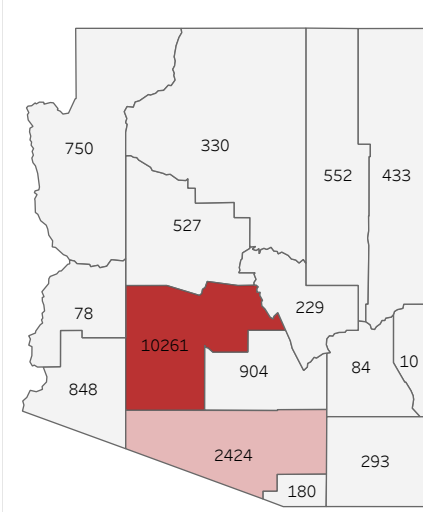

COVID-19 Deaths (total)

17,903

New COVID-19 Deaths Reported Today

28

Hover over the icon to get more information on the data in this dashboard.

COVID-19 Deaths by County

Data will not be shown for counties with fewer than three deaths.

© Mapbox © OSM

COVID-19 Deaths by Date of Death

Recent deaths may not be reported yet. Cases missing the date of death are excluded from the graph above, but are included in all other numbers.

COVID-19 Deaths by Gender

COVID-19 Deaths by Age Group

COVID-19 Deaths by Race/Ethnicity

Date Updated: 6/25/2021