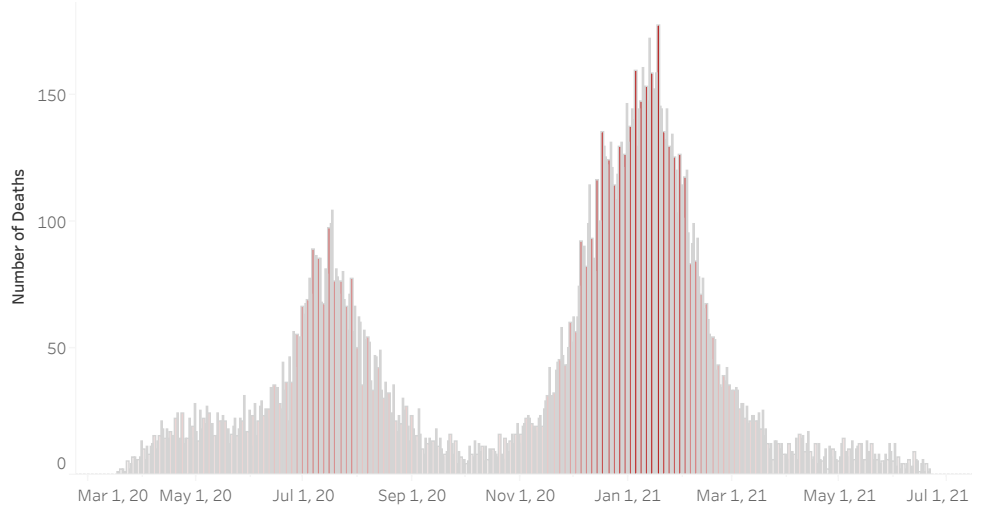

COVID-19 Deaths (total)

17,903

New COVID-19 Deaths Reported Today

28

Hover over the icon to get more information on the data in this dashboard.

COVID-19 Deaths by County

Data will not be shown for counties with fewer than three deaths.

© Mapbox © OSM

COVID-19 Deaths by Date of Death

Recent deaths may not be reported yet. Cases missing the date of death are excluded from the graph above, but are included in all other numbers.

COVID-19 Deaths by Gender