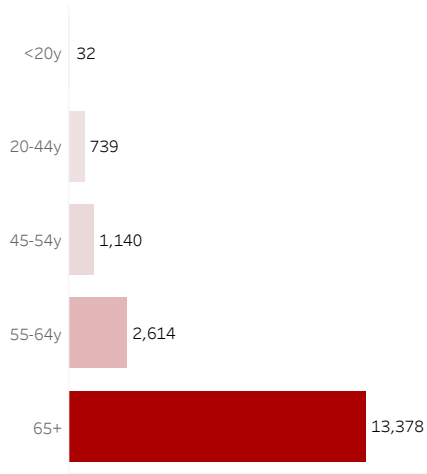

COVID-19 Deaths (total)

17,903

New COVID-19 Deaths Reported Today

28

Hover over the icon to get more information on the data in this dashboard.

COVID-19 Deaths by County

Data will not be shown for counties with fewer than three deaths.

© Mapbox © OSM

COVID-19 Deaths by Date of Death

Recent deaths may not be reported yet. Cases missing the date of death are excluded from the graph above, but are included in all other numbers.

COVID-19 Deaths by Gender

COVID-19 Deaths by Age Group

COVID-19 Deaths by Race/Ethnicity

Date Updated: 6/25/2021