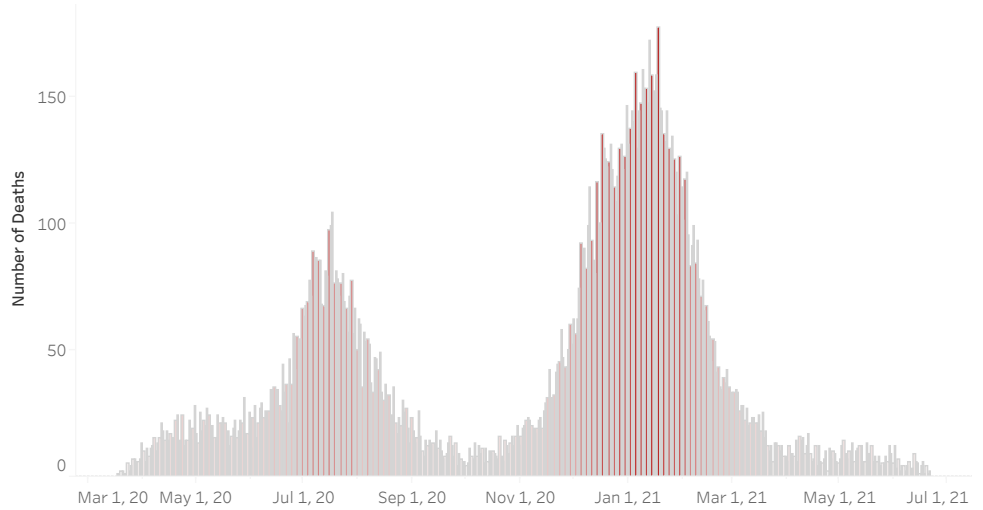

COVID-19 Deaths (total)

17,903

New COVID-19 Deaths Reported Today

28

Hover over the icon to get more information on the data in this dashboard.

COVID-19 Deaths by County

Data will not be shown for counties with fewer than three deaths.

© Mapbox © OSM

COVID-19 Deaths by Date of Death

Recent deaths may not be reported yet. Cases missing the date of death are excluded from the graph above, but are included in all other numbers.

COVID-19 Deaths by Gender