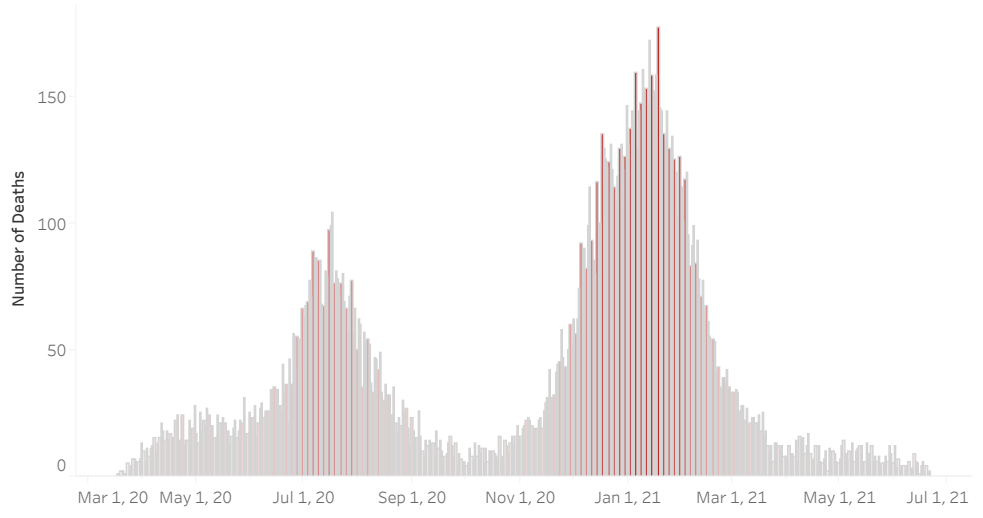

COVID-19 Deaths (total)

17,903

New COVID-19 Deaths Reported Today

28

Hover over the icon to get more information on the data in this dashboard.

COVID-19 Deaths by County

Data will not be shown for counties with fewer than three deaths.

© Mapbox © OSM

COVID-19 Deaths by Date of Death

Recent deaths may not be reported yet. Cases missing the date of death are excluded from the graph above, but are included in all other numbers.

COVID-19 Deaths by Gender