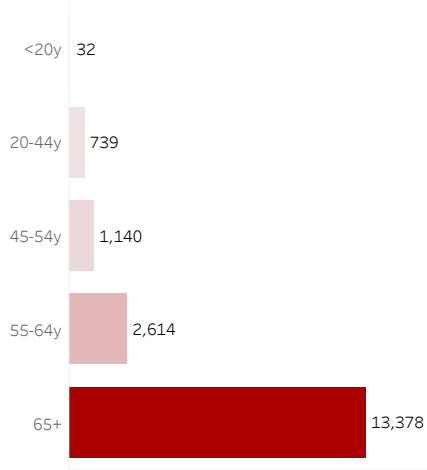

COVID-19 Deaths (total)

17,903

New COVID-19 Deaths Reported Today

28

Hover over the icon to get more information on the data in this dashboard.

COVID-19 Deaths by County

Data will not be shown for counties with fewer than three deaths.

© Mapbox © OSM

COVID-19 Deaths by Date of Death

Recent deaths may not be reported yet. Cases missing the date of death are excluded from the graph above, but are included in all other numbers.

COVID-19 Deaths by Gender

COVID-19 Deaths by Age Group

COVID-19 Deaths by Race/Ethnicity

Date Updated: 6/25/2021