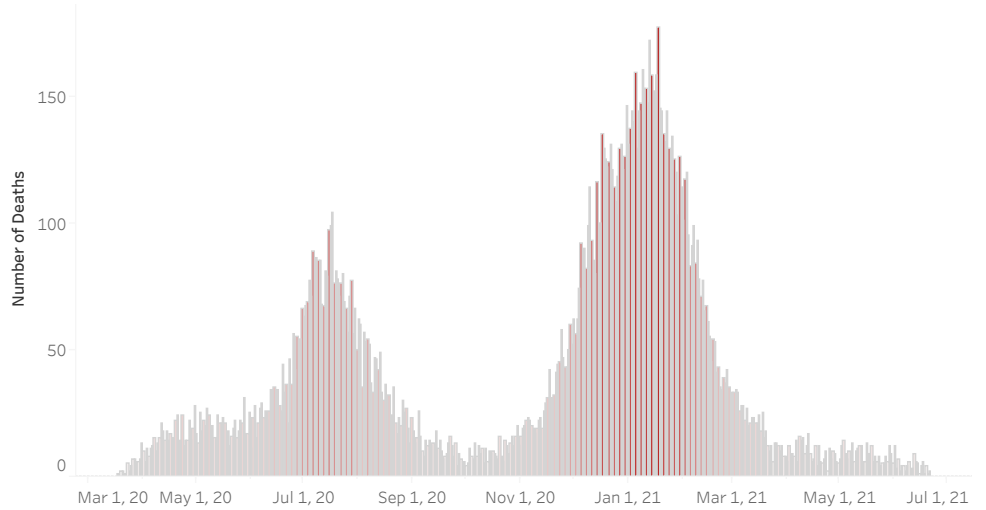

COVID-19 Deaths (total)

17,903

New COVID-19 Deaths Reported Today

28

Hover over the icon to get more information on the data in this dashboard.

COVID-19 Deaths by County

Data will not be shown for counties with fewer than three deaths.

© Mapbox © OSM

COVID-19 Deaths by Date of Death

Recent deaths may not be reported yet. Cases missing the date of death are excluded from the graph above, but are included in all other numbers.

COVID-19 Deaths by Gender