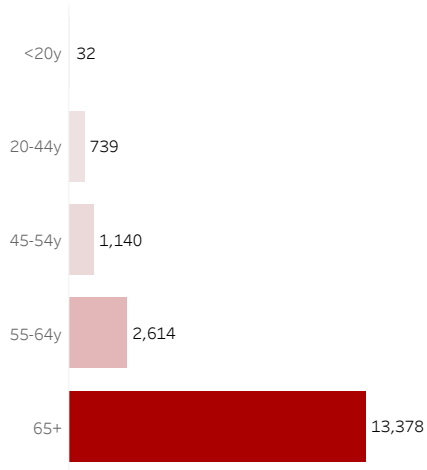

COVID-19 Deaths (total)

17,903

New COVID-19 Deaths Reported Today

28

Hover over the icon to get more information on the data in this dashboard.

COVID-19 Deaths by County

Data will not be shown for counties with fewer than three deaths.

© Mapbox © OSM

COVID-19 Deaths by Date of Death

Recent deaths may not be reported yet. Cases missing the date of death are excluded from the graph above, but are included in all other numbers.

COVID-19 Deaths by Gender

COVID-19 Deaths by Age Group

COVID-19 Deaths by Race/Ethnicity

Date Updated: 6/25/2021