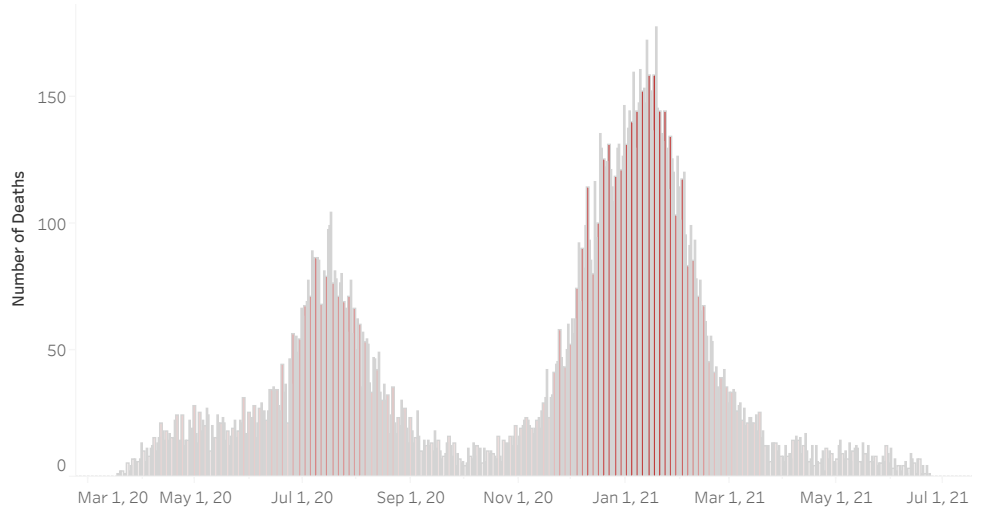

COVID-19 Deaths by Date of Death

Recent deaths may not be reported yet. Cases missing the date of death are excluded from the graph above, but are included in all other numbers.