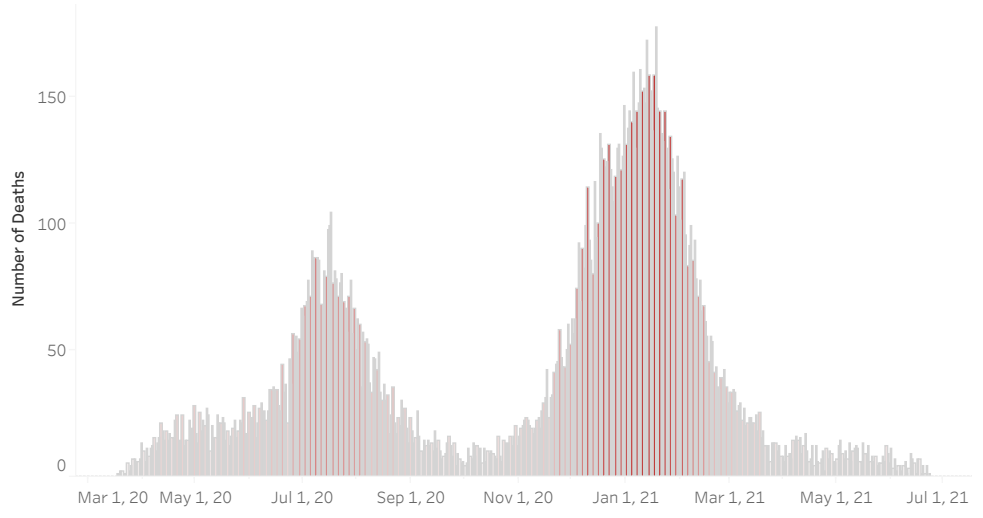

COVID-19 Deaths (total)

17,914

New COVID-19 Deaths Reported Today

11

Hover over the icon to get more information on the data in this dashboard.

COVID-19 Deaths by County

Data will not be shown for counties with fewer than three deaths.

© Mapbox © OSM

COVID-19 Deaths by Date of Death

Recent deaths may not be reported yet. Cases missing the date of death are excluded from the graph above, but are included in all other numbers.

COVID-19 Deaths by Gender