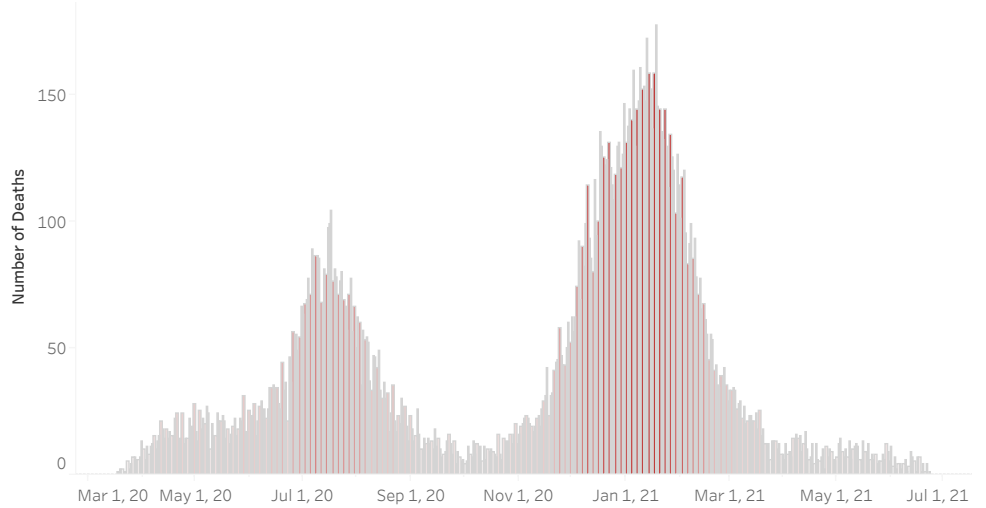

COVID-19 Deaths (total)

17,914

New COVID-19 Deaths Reported Today

11

Hover over the icon to get more information on the data in this dashboard.

COVID-19 Deaths by County

Data will not be shown for counties with fewer than three deaths.

© Mapbox © OSM

COVID-19 Deaths by Date of Death

Recent deaths may not be reported yet. Cases missing the date of death are excluded from the graph above, but are included in all other numbers.

COVID-19 Deaths by Gender