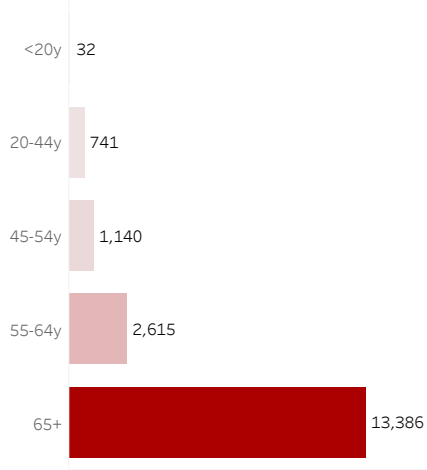

COVID-19 Deaths (total)

17,914

New COVID-19 Deaths Reported Today

11

Hover over the icon to get more information on the data in this dashboard.

COVID-19 Deaths by County

Data will not be shown for counties with fewer than three deaths.

© Mapbox © OSM

COVID-19 Deaths by Date of Death

Recent deaths may not be reported yet. Cases missing the date of death are excluded from the graph above, but are included in all other numbers.

COVID-19 Deaths by Gender

COVID-19 Deaths by Age Group

COVID-19 Deaths by Race/Ethnicity

Date Updated: 6/26/2021