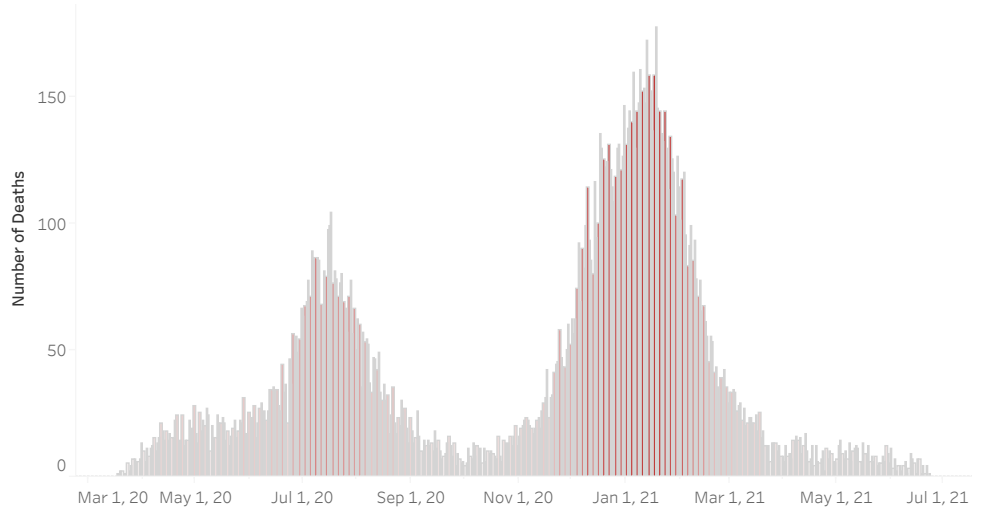

COVID-19 Deaths (total)

17,914

New COVID-19 Deaths Reported Today

11

Hover over the icon to get more information on the data in this dashboard.

COVID-19 Deaths by County

Data will not be shown for counties with fewer than three deaths.

© Mapbox © OSM

COVID-19 Deaths by Date of Death

Recent deaths may not be reported yet. Cases missing the date of death are excluded from the graph above, but are included in all other numbers.

COVID-19 Deaths by Gender