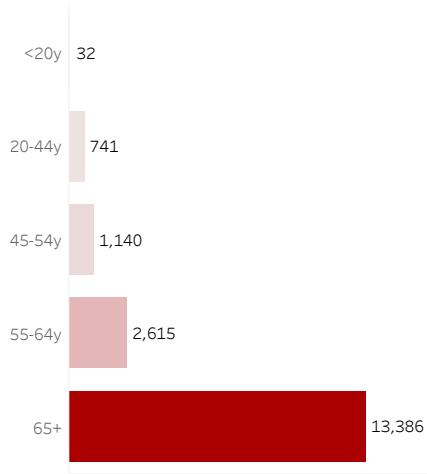

COVID-19 Deaths (total)

17,914

New COVID-19 Deaths Reported Today

11

Hover over the icon to get more information on the data in this dashboard.

COVID-19 Deaths by County

Data will not be shown for counties with fewer than three deaths.

© Mapbox © OSM

COVID-19 Deaths by Date of Death

Recent deaths may not be reported yet. Cases missing the date of death are excluded from the graph above, but are included in all other numbers.

COVID-19 Deaths by Gender

COVID-19 Deaths by Age Group

COVID-19 Deaths by Race/Ethnicity

Date Updated: 6/26/2021