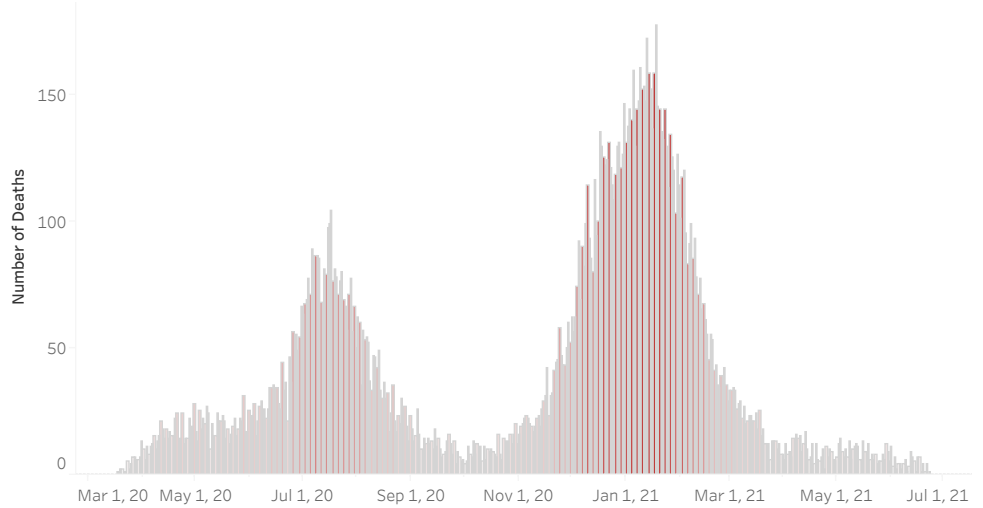

COVID-19 Deaths by Date of Death

Recent deaths may not be reported yet. Cases missing the date of death are excluded from the graph above, but are included in all other numbers.