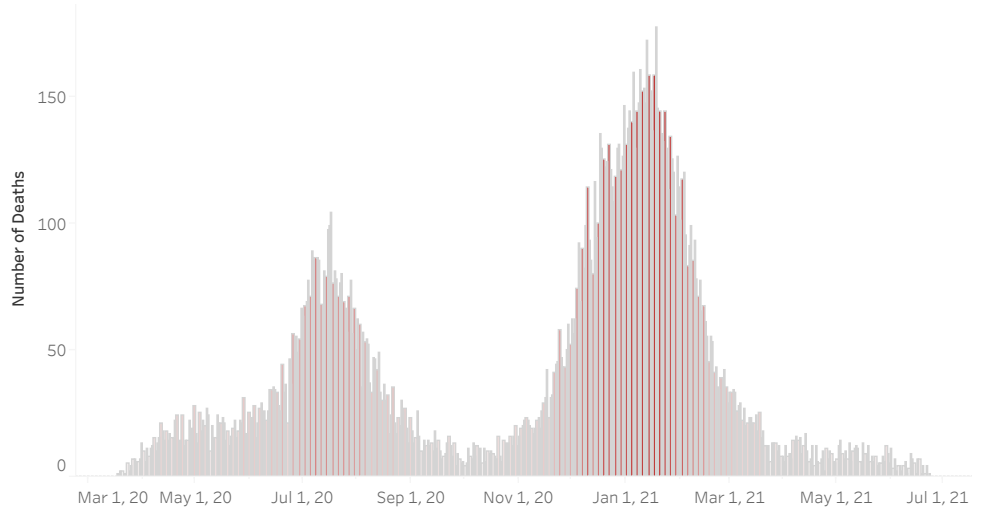

COVID-19 Deaths by Date of Death

Recent deaths may not be reported yet. Cases missing the date of death are excluded from the graph above, but are included in all other numbers.