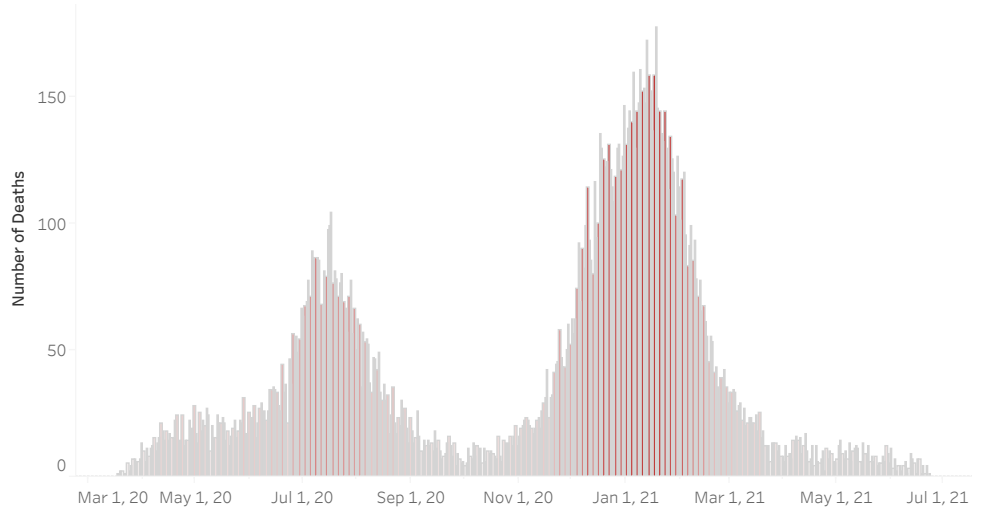

COVID-19 Deaths (total)

17,913

New COVID-19 Deaths Reported Today

-1

Hover over the icon to get more information on the data in this dashboard.

COVID-19 Deaths by County

Data will not be shown for counties with fewer than three deaths.

© Mapbox © OSM

COVID-19 Deaths by Date of Death

Recent deaths may not be reported yet. Cases missing the date of death are excluded from the graph above, but are included in all other numbers.

COVID-19 Deaths by Gender