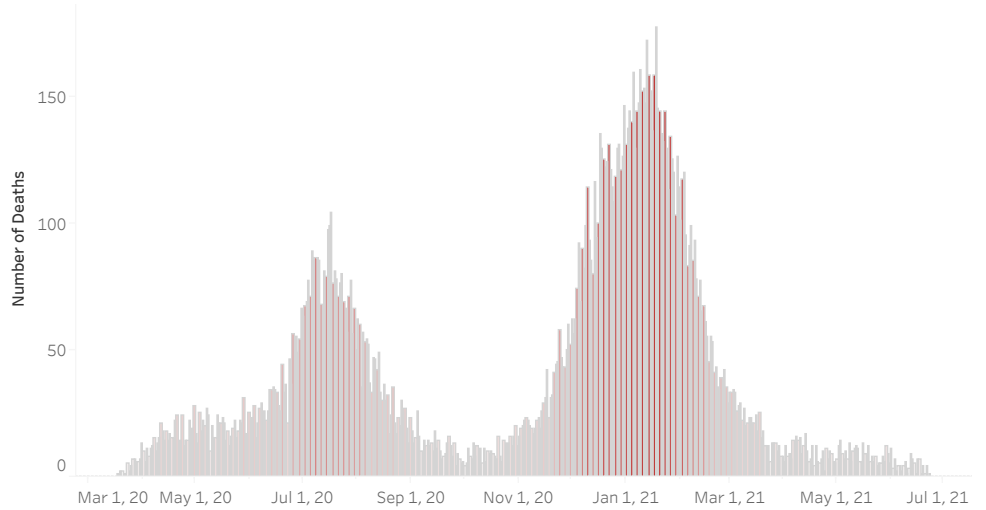

COVID-19 Deaths (total)

17,913

New COVID-19 Deaths Reported Today

-1

Hover over the icon to get more information on the data in this dashboard.

COVID-19 Deaths by County

Data will not be shown for counties with fewer than three deaths.

© Mapbox © OSM

COVID-19 Deaths by Date of Death

Recent deaths may not be reported yet. Cases missing the date of death are excluded from the graph above, but are included in all other numbers.

COVID-19 Deaths by Gender