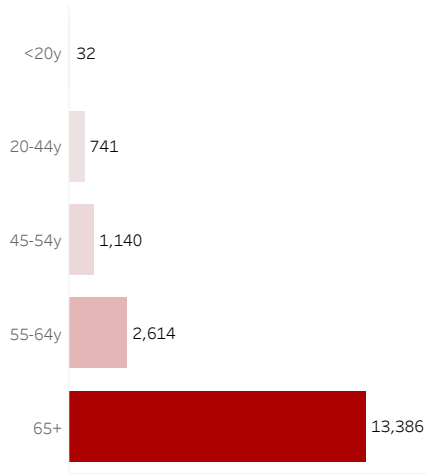

COVID-19 Deaths (total)

17,913

New COVID-19 Deaths Reported Today

-1

Hover over the icon to get more information on the data in this dashboard.

COVID-19 Deaths by County

Data will not be shown for counties with fewer than three deaths.

© Mapbox © OSM

COVID-19 Deaths by Date of Death

Recent deaths may not be reported yet. Cases missing the date of death are excluded from the graph above, but are included in all other numbers.

COVID-19 Deaths by Gender

COVID-19 Deaths by Age Group

COVID-19 Deaths by Race/Ethnicity

Date Updated: 6/27/2021