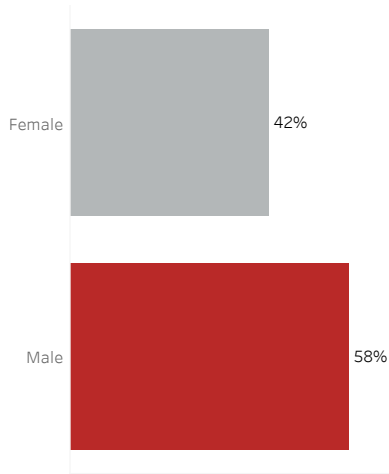

COVID-19 Deaths by Gender