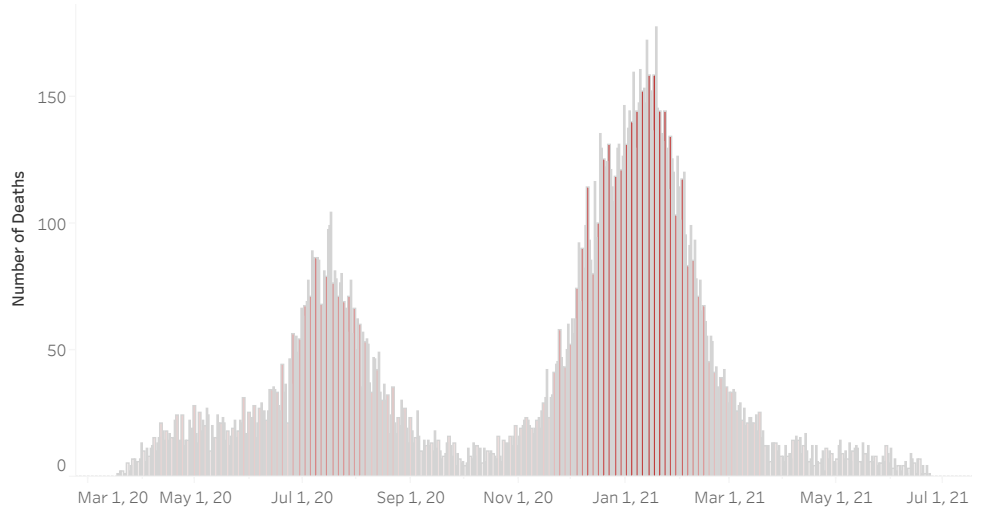

COVID-19 Deaths (total)

17,913

New COVID-19 Deaths Reported Today

0

Hover over the icon to get more information on the data in this dashboard.

COVID-19 Deaths by County

Data will not be shown for counties with fewer than three deaths.

© Mapbox © OSM

COVID-19 Deaths by Date of Death

Recent deaths may not be reported yet. Cases missing the date of death are excluded from the graph above, but are included in all other numbers.

COVID-19 Deaths by Gender