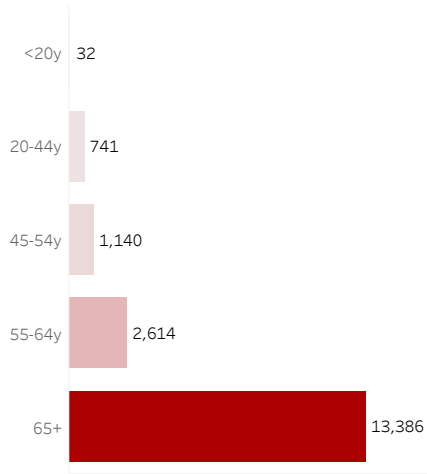

COVID-19 Deaths (total)

17,913

New COVID-19 Deaths Reported Today

0

Hover over the icon to get more information on the data in this dashboard.

COVID-19 Deaths by County

Data will not be shown for counties with fewer than three deaths.

© Mapbox © OSM

COVID-19 Deaths by Date of Death

Recent deaths may not be reported yet. Cases missing the date of death are excluded from the graph above, but are included in all other numbers.

COVID-19 Deaths by Gender

COVID-19 Deaths by Age Group

COVID-19 Deaths by Race/Ethnicity

Date Updated: 6/28/2021