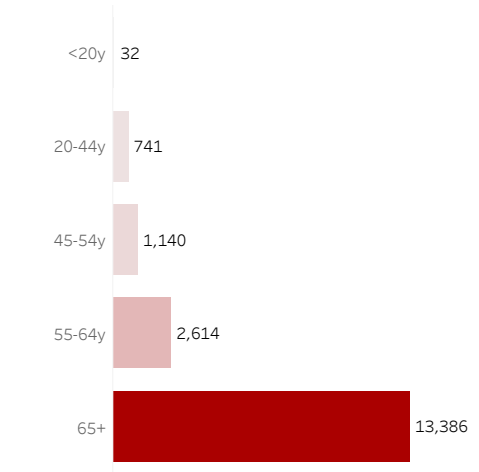

COVID-19 Deaths (total)

17,913

New COVID-19 Deaths Reported Today

0

Hover over the icon to get more information on the data in this dashboard.

COVID-19 Deaths by County

Data will not be shown for counties with fewer than three deaths.

© Mapbox © OSM

COVID-19 Deaths by Date of Death

Recent deaths may not be reported yet. Cases missing the date of death are excluded from the graph above, but are included in all other numbers.

COVID-19 Deaths by Gender

COVID-19 Deaths by Age Group

COVID-19 Deaths by Race/Ethnicity

Date Updated: 6/28/2021