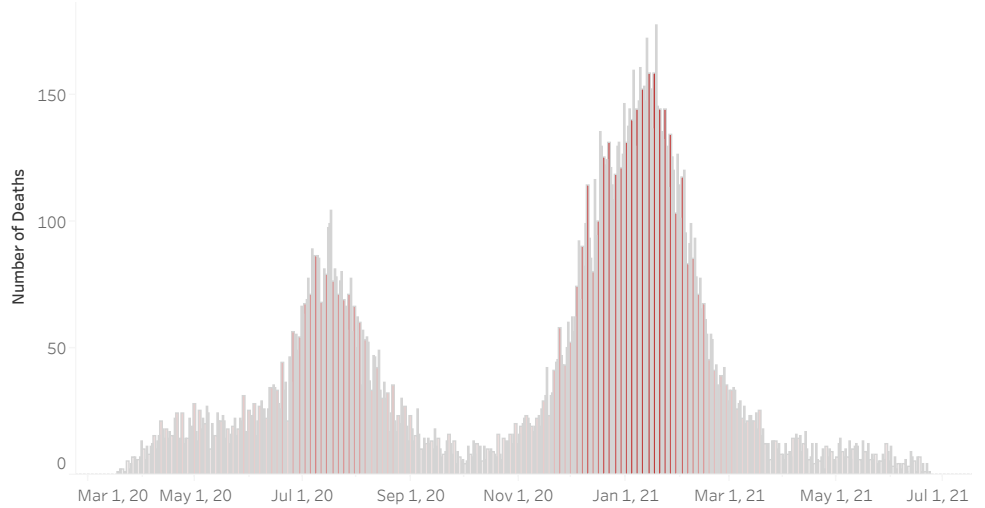

COVID-19 Deaths (total)

17,913

New COVID-19 Deaths Reported Today

0

Hover over the icon to get more information on the data in this dashboard.

COVID-19 Deaths by County

Data will not be shown for counties with fewer than three deaths.

© Mapbox © OSM

COVID-19 Deaths by Date of Death

Recent deaths may not be reported yet. Cases missing the date of death are excluded from the graph above, but are included in all other numbers.

COVID-19 Deaths by Gender