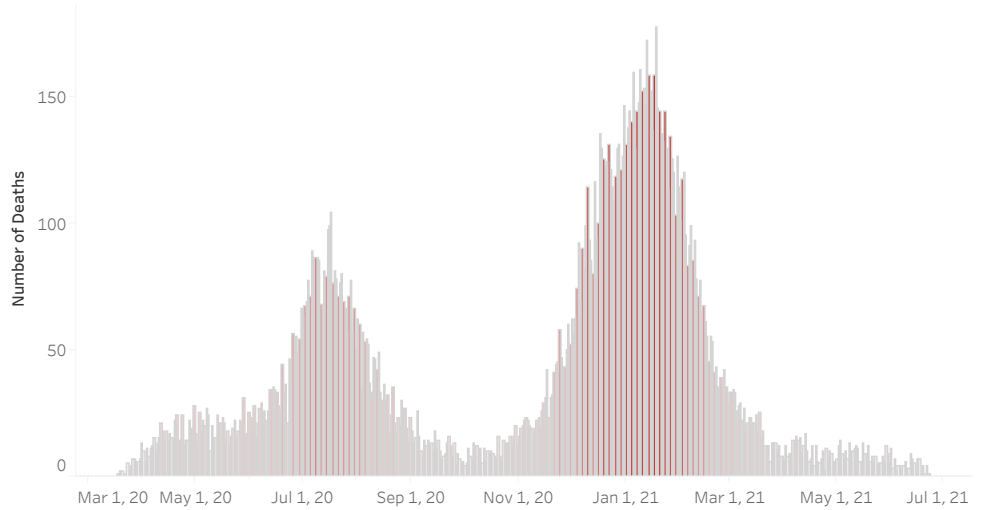

COVID-19 Deaths by Date of Death

Recent deaths may not be reported yet. Cases missing the date of death are excluded from the graph above, but are included in all other numbers.