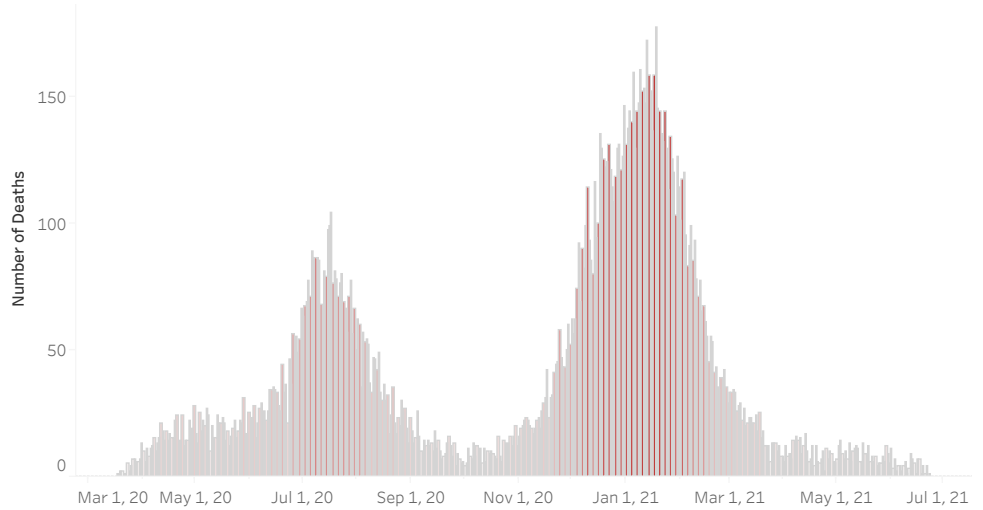

COVID-19 Deaths (total)

17,913

New COVID-19 Deaths Reported Today

0

Hover over the icon to get more information on the data in this dashboard.

### COVID-19 Deaths by County

Data will not be shown for counties with fewer than three deaths.

© Mapbox © OSM

### COVID-19 Deaths by Date of Death

Recent deaths may not be reported yet. Cases missing the date of death are excluded from the graph above, but are included in all other numbers.