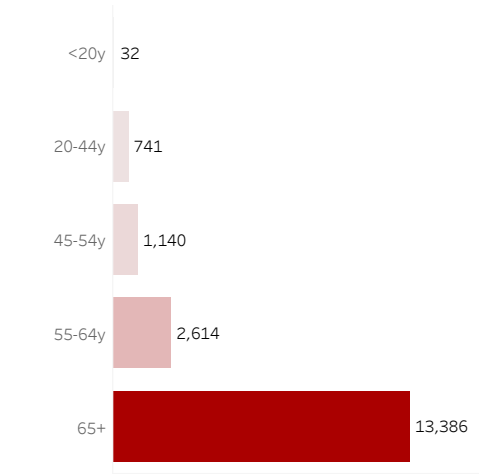

COVID-19 Deaths (total)

17,913

New COVID-19 Deaths Reported Today

0

Hover over the icon to get more information on the data in this dashboard.

COVID-19 Deaths by County

Data will not be shown for counties with fewer than three deaths.

© Mapbox © OSM

COVID-19 Deaths by Date of Death

Recent deaths may not be reported yet. Cases missing the date of death are excluded from the graph above, but are included in all other numbers.

COVID-19 Deaths by Gender

COVID-19 Deaths by Age Group

COVID-19 Deaths by Race/Ethnicity

Date Updated: 6/28/2021