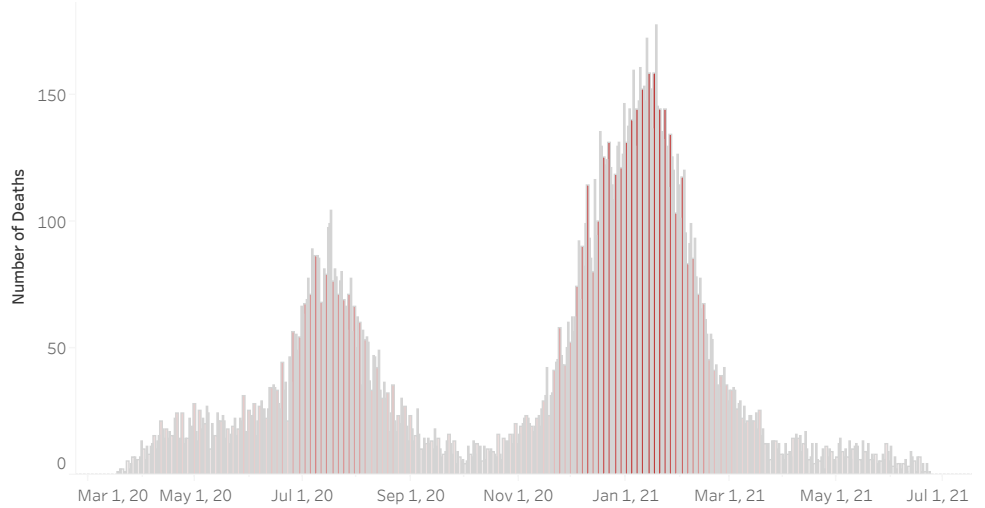

COVID-19 Deaths by Date of Death

Recent deaths may not be reported yet. Cases missing the date of death are excluded from the graph above, but are included in all other numbers.