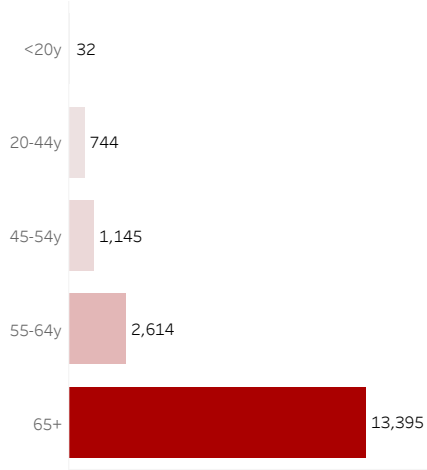

COVID-19 Deaths (total)

17,930

New COVID-19 Deaths Reported Today

17

Hover over the icon to get more information on the data in this dashboard.

COVID-19 Deaths by County

Data will not be shown for counties with fewer than three deaths.

© Mapbox © OSM

COVID-19 Deaths by Date of Death

Recent deaths may not be reported yet. Cases missing the date of death are excluded from the graph above, but are included in all other numbers.

COVID-19 Deaths by Gender

COVID-19 Deaths by Age Group

COVID-19 Deaths by Race/Ethnicity

Date Updated: 6/29/2021