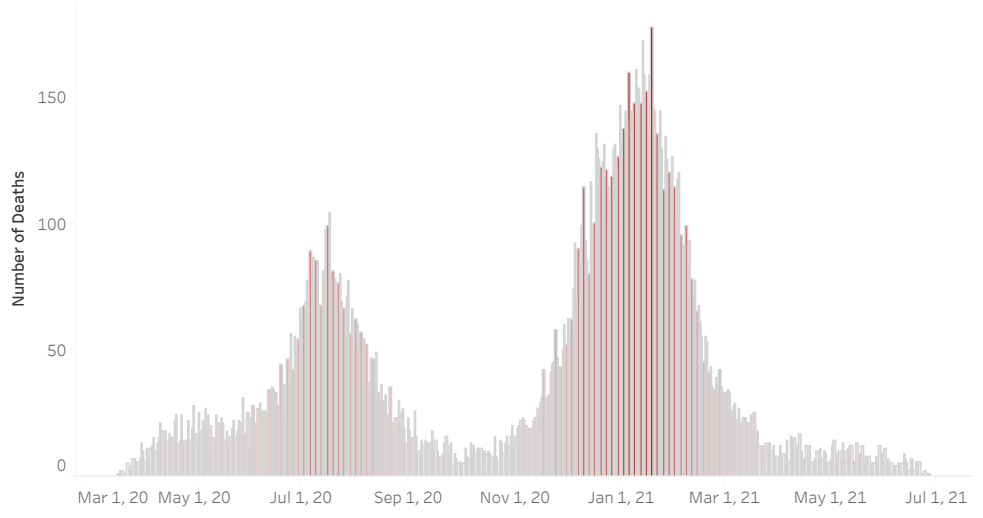

COVID-19 Deaths (total)

17,930

New COVID-19 Deaths Reported Today

17

Hover over the icon to get more information on the data in this dashboard.

COVID-19 Deaths by County

Data will not be shown for counties with fewer than three deaths.

© Mapbox © OSM

COVID-19 Deaths by Date of Death

Recent deaths may not be reported yet. Cases missing the date of death are excluded from the graph above, but are included in all other numbers.

COVID-19 Deaths by Gender