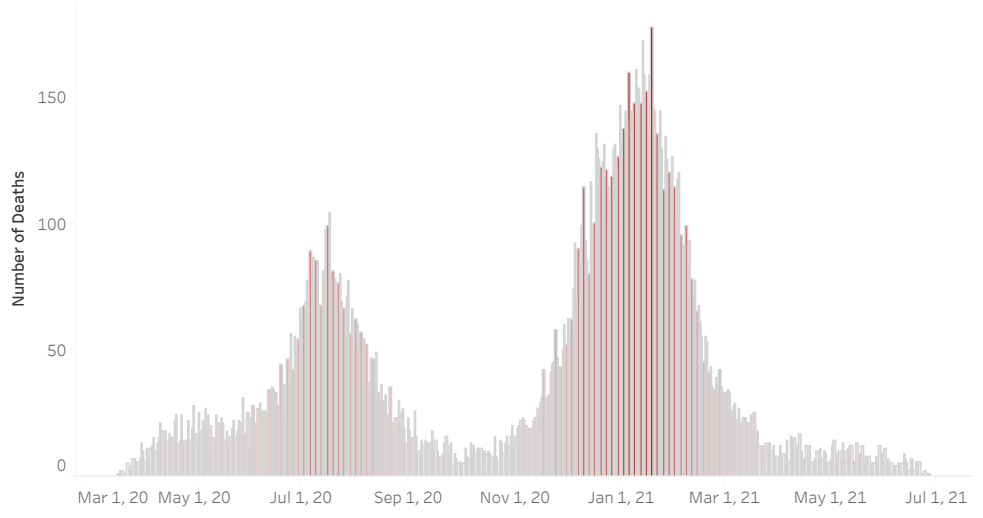

COVID-19 Deaths by Date of Death

Recent deaths may not be reported yet. Cases missing the date of death are excluded from the graph above, but are included in all other numbers.