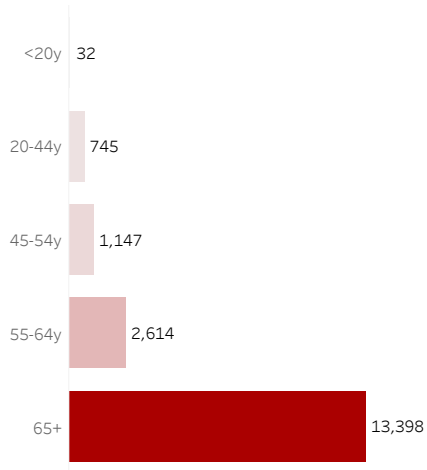

COVID-19 Deaths (total)

17,936

New COVID-19 Deaths Reported Today

6

Hover over the icon to get more information on the data in this dashboard.

COVID-19 Deaths by County

Data will not be shown for counties with fewer than three deaths.

© Mapbox © OSM

COVID-19 Deaths by Date of Death

Recent deaths may not be reported yet. Cases missing the date of death are excluded from the graph above, but are included in all other numbers.

COVID-19 Deaths by Gender

COVID-19 Deaths by Age Group

COVID-19 Deaths by Race/Ethnicity

Date Updated: 6/30/2021