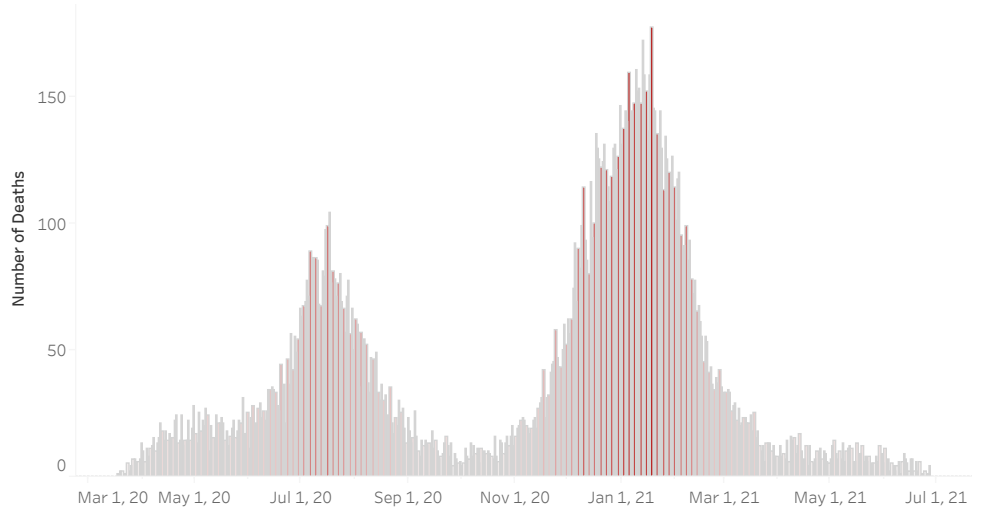

COVID-19 Deaths (total)

17,936

New COVID-19 Deaths Reported Today

6

Hover over the icon to get more information on the data in this dashboard.

COVID-19 Deaths by County

Data will not be shown for counties with fewer than three deaths.

© Mapbox © OSM

COVID-19 Deaths by Date of Death

Recent deaths may not be reported yet. Cases missing the date of death are excluded from the graph above, but are included in all other numbers.

COVID-19 Deaths by Gender