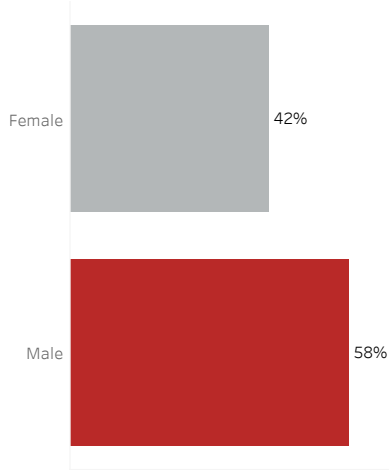

COVID-19 Deaths by Gender