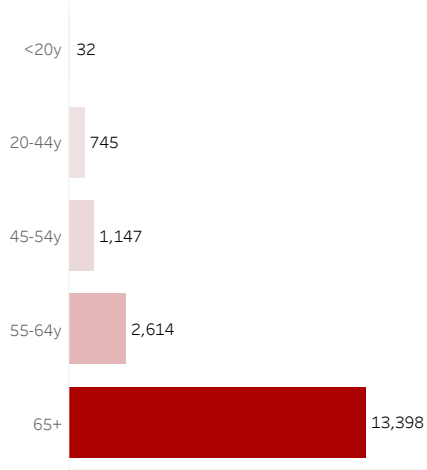

COVID-19 Deaths (total)

17,936

New COVID-19 Deaths Reported Today

6

Hover over the icon to get more information on the data in this dashboard.

COVID-19 Deaths by County

Data will not be shown for counties with fewer than three deaths.

© Mapbox © OSM

COVID-19 Deaths by Date of Death

Recent deaths may not be reported yet. Cases missing the date of death are excluded from the graph above, but are included in all other numbers.

COVID-19 Deaths by Gender

COVID-19 Deaths by Age Group

COVID-19 Deaths by Race/Ethnicity

Date Updated: 6/30/2021