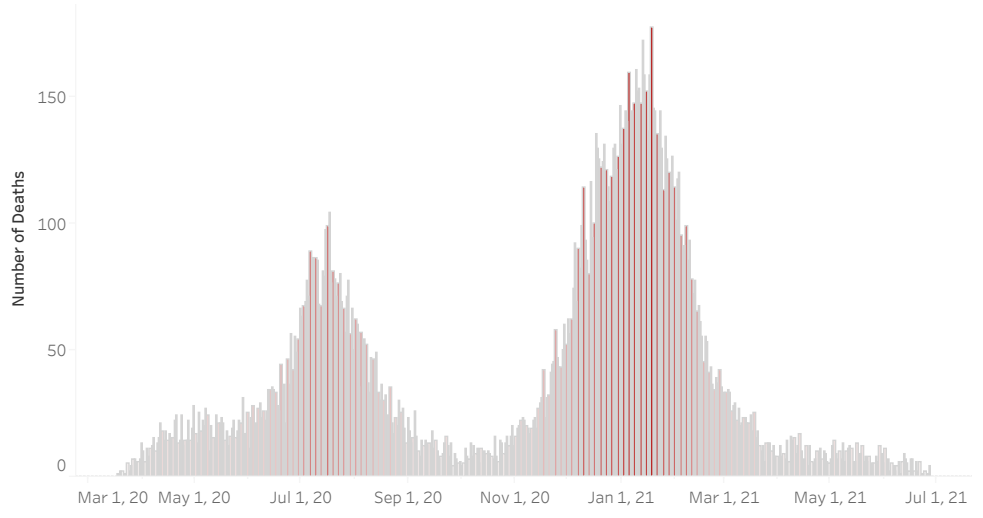

COVID-19 Deaths (total)

17,936

New COVID-19 Deaths Reported Today

6

Hover over the icon to get more information on the data in this dashboard.

COVID-19 Deaths by County

Data will not be shown for counties with fewer than three deaths.

© Mapbox © OSM

COVID-19 Deaths by Date of Death

Recent deaths may not be reported yet. Cases missing the date of death are excluded from the graph above, but are included in all other numbers.

COVID-19 Deaths by Gender